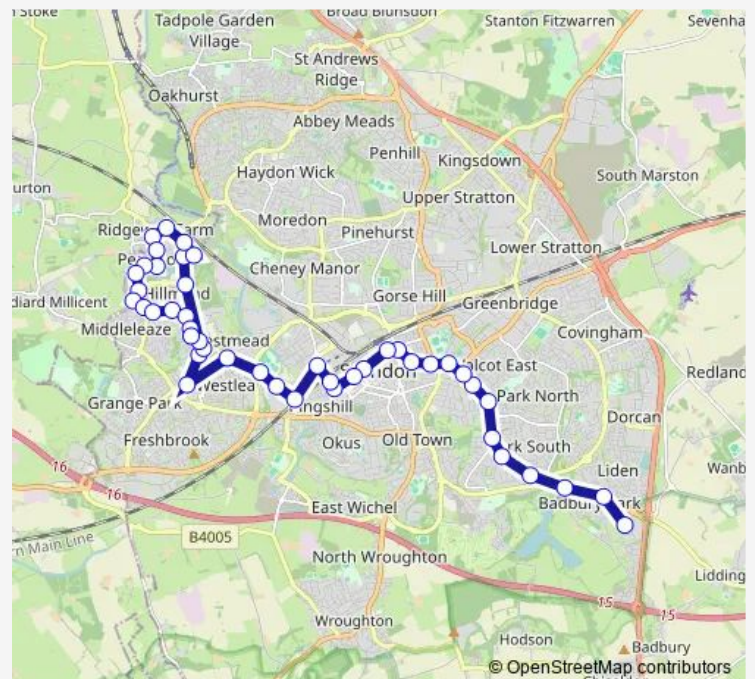

Great Western Outlet Village

Padstow Road

Sainsburys

Route schedule

Great Western Hospital — Ridge Green

Monday 06:10-22:54

Tuesday 06:10-22:54

Wednesday 06:10-22:54

Thursday 06:10-22:54

Friday 06:10-22:54

Saturday 06:52-22:54

Sunday 08:43-17:43

Route info

Direction: Great Western Hospital

Stops: 45

Trip Duration: 0 hour 43 min

1B — Hillmead - Swindon Bus Station - Common Head

Ashworth Road

Westlea Fire Station

Link Centre

Stonefield Close

Eastleaze Bus Link Road

Chelmsford Road

Hillmead