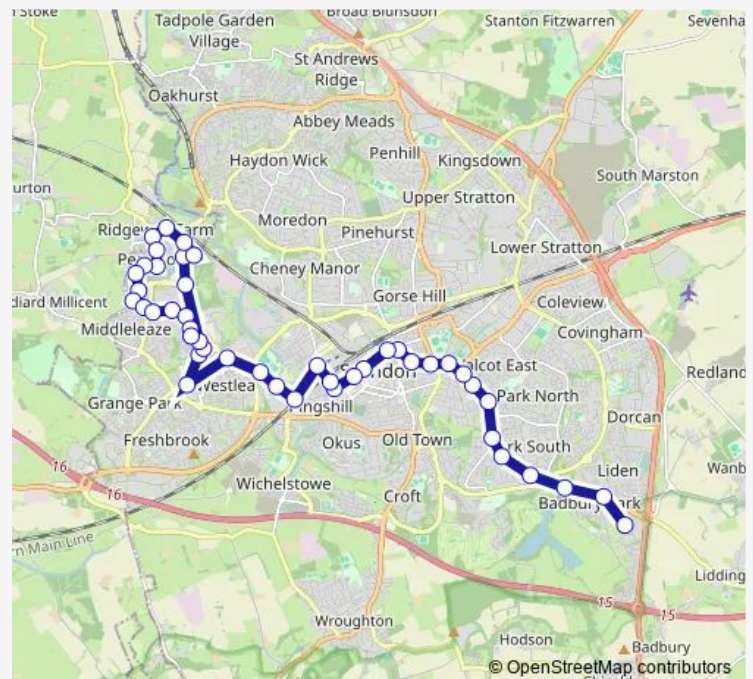

Great Western Outlet Village

Padstow Road

Sainsburys

Route schedule

Great Western Hospital — Ridge Green

Monday 06:10-22:54

Tuesday 06:10-22:54

Wednesday 06:10-22:54

Thursday 06:10-22:54

Friday 06:10-22:54

Saturday 06:52-22:54

Sunday 08:43-17:43

Route info

Direction: Great Western Hospital

Stops: 45

Trip Duration: 0 hour 54 min

1B — Hillmead - Swindon Bus Sation - Common Head

BusMaps

Ashworth Road

Westlea Fire Station

Link Centre

Stonefield Close

Eastleaze Bus Link Road

Chelmsford Road

—

Friday

—

Saturday

07:07-22:19

Sunday

—

Route info