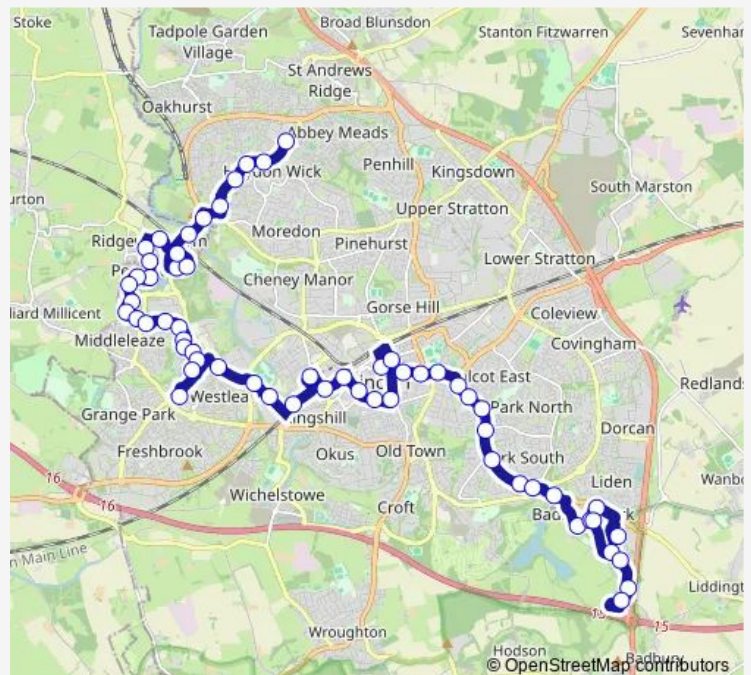

Birch Street

Dean Street

Great Western Outlet Village

Route schedule

Lordswood Road — Orbital Shopping Park

Monday 10:20-17:33

Tuesday 10:20-17:33

Wednesday 10:20-17:33

Thursday 10:20-17:33

Friday 10:20-17:33

Saturday —

Sunday —

Route info

Direction: Lordswood Road

Stops: 52

Trip Duration: 1 hour 5 min