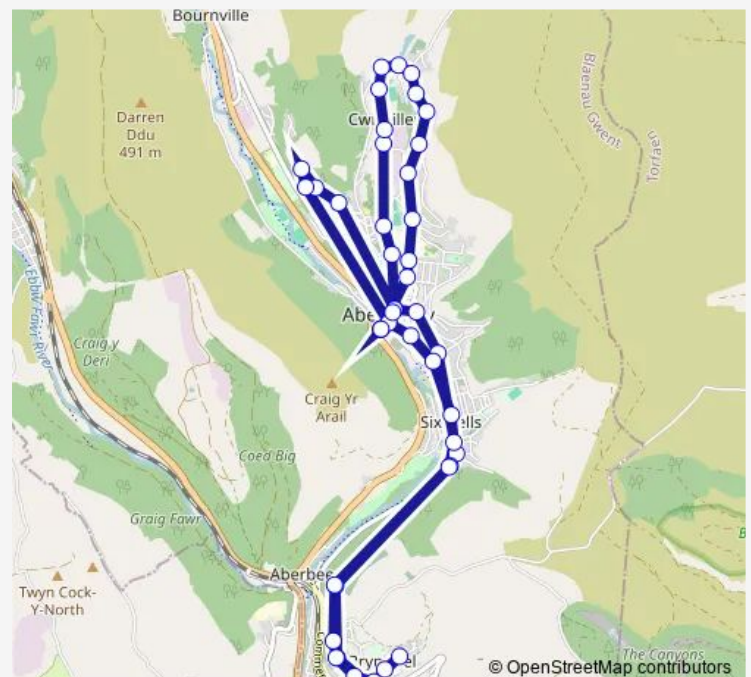

Thursday 08:20-17:35

Friday 08:20-17:35

Saturday 08:20-17:35

Sunday —

Route info

Direction: High Street

Stops: 47

Trip Duration: 0 hour 53 min

Route schedule

High Street — High Street

Monday 07:50-16:35

Tuesday 07:50-16:35

Wednesday 07:50-16:35

Thursday 07:50-16:35

Friday 07:50-16:35

Saturday 07:50-16:35

Sunday —

Route info

Direction: High Street

Stops: 51

Trip Duration: 0 hour 55 min

Peniel Pentecostals

Glyncrug Cottages

Abertillery Tesco