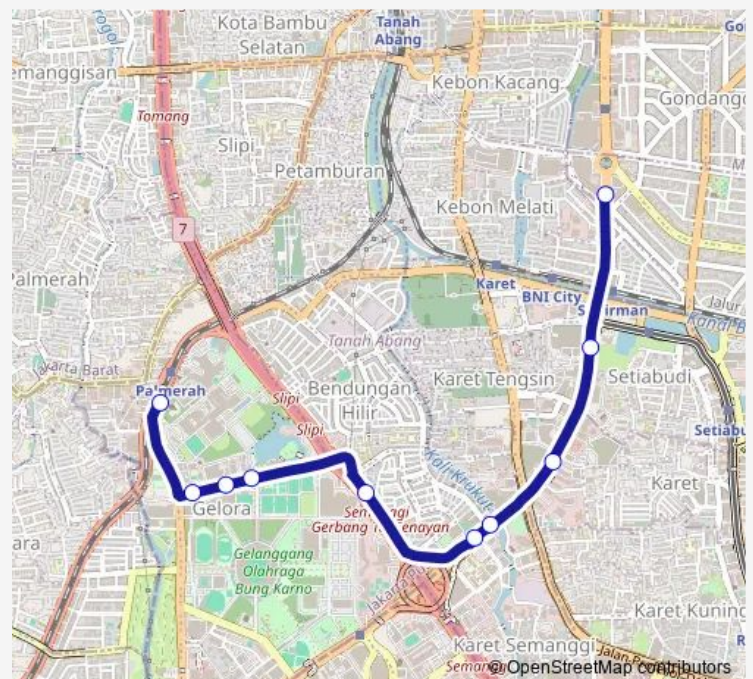

Route schedule

St. Palmerah — Tosari

Monday 05:00

Tuesday 05:00

Wednesday 05:00

Thursday 05:00

Friday 05:00

Saturday 05:00

Sunday 05:00

Route info

Direction: St. Palmerah

Stops: 10

Trip Duration: 0 hour 27 min

1b — Stasiun Palmerah - Tosari

Direction

Tosari — St. Palmerah

9 stops

[Open route schedule](#)

Tosari

Dukuh Atas 1

Karet Sudirman K-L-M

Plaza Sentral

Senayan JCC Arah Barat

DPR MPR 1

DPR MPR 2

Manggala Wanabakti

St. Palmerah

Route schedule

Tosari — St. Palmerah

Monday	05:00
Tuesday	05:00
Wednesday	05:00
Thursday	05:00
Friday	05:00
Saturday	05:00
Sunday	05:00

Route info

Direction: Tosari