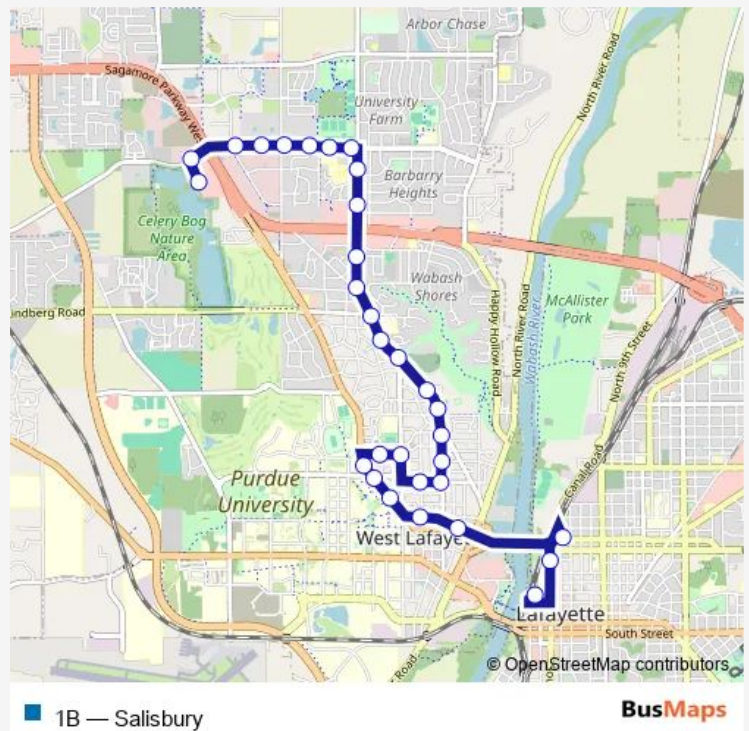

**Bus 1B Salisbury**

[Go to website](#)

**Direction**  
 Citybus Center: Bus215 — Walmart West Lafayette (at Shelter): Bus403

31 stops

[Open route schedule](#)

- Citybus Center: Bus215
- 4th St & Wall St (SE Corner): Bus564
- Fannon & Salem St (NW Corner): Bus519w
- E Fowler Ave & Littleton St (NW Corner): Bus359
- W Fowler Ave & Vine St (NW Corner): Bus949
- Wang Hall on Northwestern (at Crosswalk): Bus295
- Northwestern Ave & Stadium Ave (Mcdonalds): Bus530
- Northwestern Ave & Evergreen St(SE Corner): Bus105
- Dodge St & Garfield St (SW Corner): Bus530s
- Dodge St & Grant St (SW Corner): Bus622
- Stadium Ave & Vine St (SW Corner): Bus635
- Stadium Ave & Salisbury St (SW Corner): Bus061
- Salisbury St & Dehart St (SE Corner): Bus636se
- Salisbury St & Robinson St (SE Corner): Bus333se
- Salisbury St & Leslie Ave (NE Corner): Bus493
- Salisbury St & Rockland Dr (SE Corner): Bus637se
- Salisbury St & Grant St (NE Corner): Bus337ne
- Salisbury St & Riley Ln (East side): Bus924e
- Salisbury St & Lindberg Rd (Southeast of):Bus365se
- Salisbury St & Sycamore Ln (SE Corner): Bus633se
- Salisbury St & Park Ridge Dr (SE Corner): Bus484

**Route schedule**

Citybus Center: Bus215 — Walmart West Lafayette (at Shelter): Bus403

Monday	05:45-23:45
Tuesday	05:45-23:45
Wednesday	05:45-23:45
Thursday	05:45-23:45
Friday	05:45-23:45
Saturday	06:45-18:45
Sunday	08:45-17:45

**Route info**

Direction: Citybus Center: Bus215

Stops: 31

Trip Duration: 0 hour 29 min

Salisbury St & Kent Ave (north of): Bus610

Westminster Village N & Salisbury (East): Bus427

Cumberland Ave & Salisbury St (West of): Bus418

## Route info

Direction: Walmart West Lafayette (at Shelter): Bus403

Stops: 29

Trip Duration: 0 hour 31 min

Physics Building: Bus557

Electrical Engineering (at Shelter): Bus538

Vine St & Wiggins St (SW Corner): Bus950