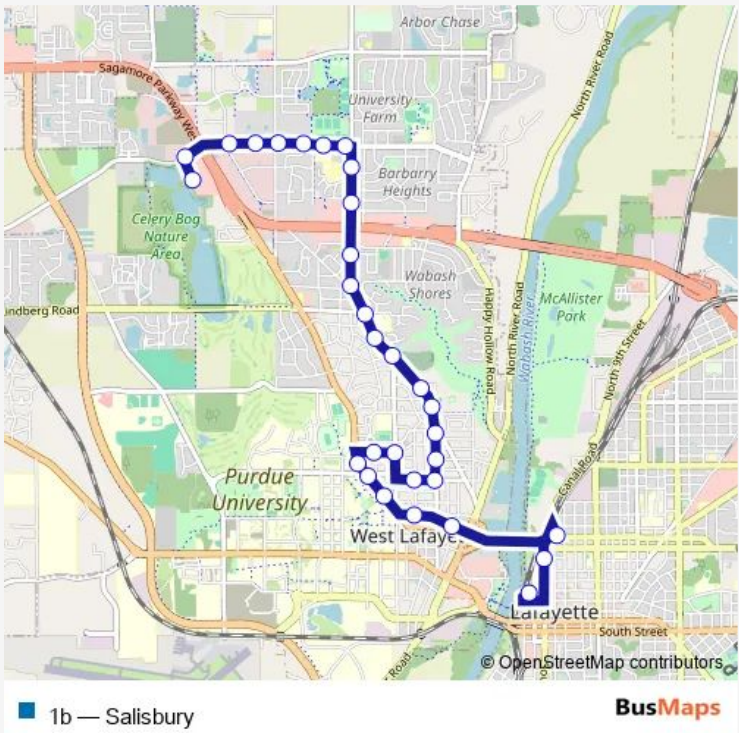

Bus 1b Salisbury

[Go to website](#)

Direction
 Citybus Center: Bus215 — Walmart West Lafayette (at Shelter): Bus403
 31 stops
[Open route schedule](#)

- Citybus Center: Bus215
- 4th St & Wall St (SE Corner): Bus564
- Fannon & Salem St (NW Corner): Bus519w
- E Fowler Ave & Littleton St (NW Corner): Bus359
- W Fowler Ave & Vine St (NW Corner): Bus949
- Wang Hall on Northwestern (at Crosswalk): Bus295
- Northwestern Ave & Stadium Ave (Mcdonalds): Bus530
- Northwestern Ave & Evergreen St(SE Corner): Bus105
- Dodge St & Garfield St (SW Corner): Bus530s
- Dodge St & Grant St (SW Corner): Bus622
- Stadium Ave & Vine St (SW Corner): Bus635
- Stadium Ave & Salisbury St (SW Corner): Bus061
- Salisbury St & Dehart St (SE Corner): Bus636se
- Salisbury St & Robinson St (SE Corner): Bus333se
- Salisbury St & Leslie Ave (NE Corner): Bus493
- Salisbury St & Rockland Dr (SE Corner): Bus637se
- Salisbury St & Grant St (NE Corner): Bus337ne
- Salisbury St & Riley Ln (East side): Bus924e
- Salisbury St & Lindberg Rd (Southeast of):Bus365se
- Salisbury St & Sycamore Ln (SE Corner): Bus633se
- Salisbury St & Park Ridge Dr (SE Corner): Bus484

Route schedule
 Citybus Center: Bus215 — Walmart West Lafayette (at Shelter): Bus403

Monday	05:45-23:45
Tuesday	05:45-23:45
Wednesday	05:45-23:45
Thursday	05:45-23:45
Friday	05:45-23:45
Saturday	06:45-18:45
Sunday	08:45-17:45

Route info
 Direction: Citybus Center: Bus215
 Stops: 31
 Trip Duration: 0 hour 29 min

Salisbury St & Kent Ave (north of): Bus610

Westminster Village N & Salisbury (East): Bus427

Cumberland Ave & Salisbury St (West of): Bus418

Monday 06:14-00:14⁺¹

Tuesday 06:14-00:14⁺¹

Wednesday 06:14-00:14⁺¹

Thursday 06:14-00:14⁺¹

Friday 06:14-00:14⁺¹

Saturday 07:14-19:14

Sunday 09:14-18:14

Route info