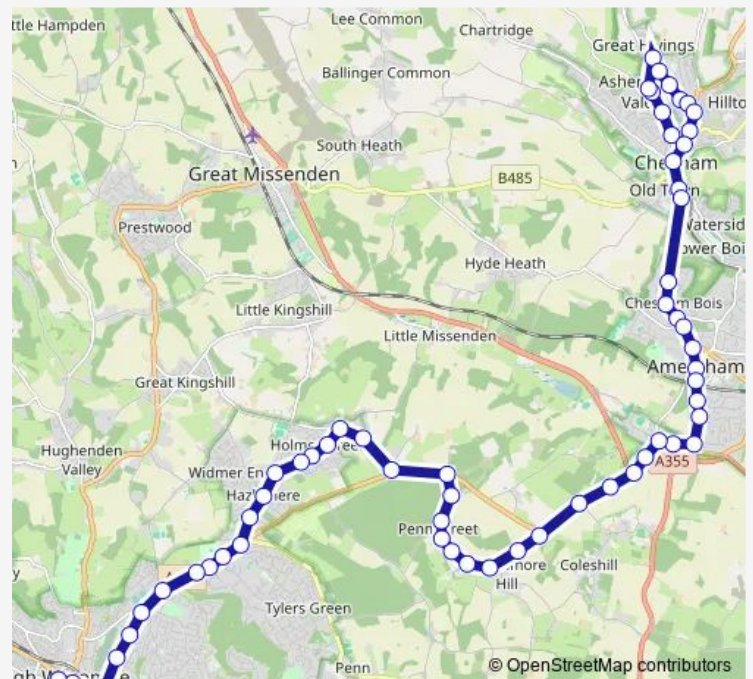

Copperkins Lane

Hervines Road

Oakfield Corner

Route schedule

Townsend Road — High Wycombe Busstn

Monday 15:11

Tuesday 15:11

Wednesday 15:11

Thursday 15:11

Friday 15:11

Saturday —

Sunday —

Route info

Direction: Townsend Road

Stops: 63

Trip Duration: 1 hour 19 min

1B — High Wycombe - Amersham - Chesham - Pond Park

Amersham Station

Leisure Centre

Green Lane

Plantation Road

Stanley Hill Schools

The Chequers PH

Broadway