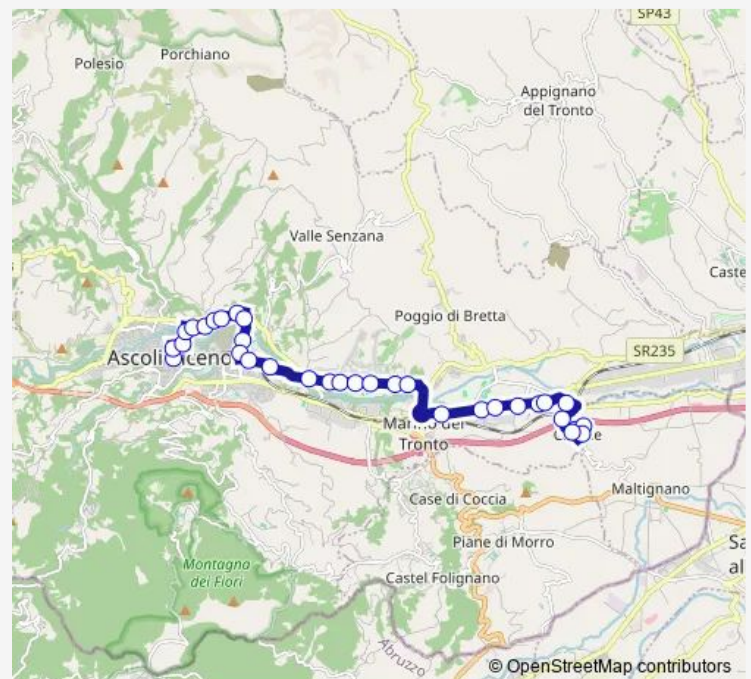

### Route schedule

Ascoli Piceno - VIA Trieste EX-Olimpia — Uniproget- 13 E 1/2

Monday 05:22

Tuesday 05:22

Wednesday 05:22

Thursday 05:22

Friday 05:22

Saturday 05:22

### Route info

Direction: Ascoli Piceno - VIA Trieste EX-Olimpia

Stops: 31

Trip Duration: 0 hour 28 min

Ascoli Piceno - Monticelli Ospedale

Monticelli VIA DEI Girasoli

Ascoli Piceno - Monticelli Tigre

Casa Cantoniera (Monticelli)

## Route schedule

Ascoli Piceno - VIA Trieste EX-Olimpia — Caselle 3 Capolinea

Monday 08:05-18:05

Tuesday 08:05-18:05

Wednesday 08:05-18:05

Thursday 08:05-18:05

Friday 08:05-18:05

Saturday 08:05-18:05