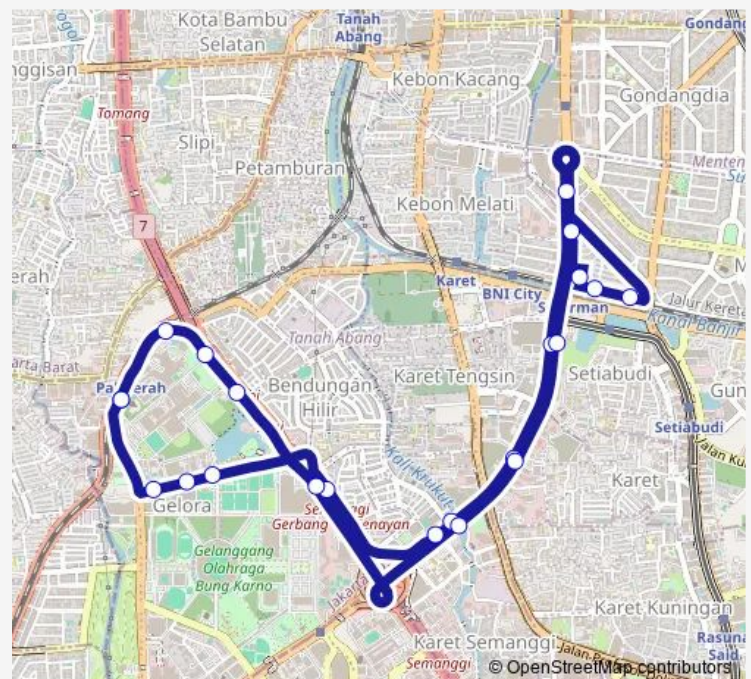

Tvri

Taman Ria

Gerbang Pemuda Arah Timur

Benhil 2

Benhil 3

Karet

Dukuh Atas 1

Tosari

Transport Hub Dukuh Atas

Taman Kudus

Latuharhary 1

Tosari 1

Dukuh Atas 3

Karet

Plaza Sentral

Gerbang Pemuda Arah Barat

DPR MPR 1

DPR MPR 2

Manggala Wanabakti

Route schedule

St. Palmerah — St. Palmerah

Monday	05:00
Tuesday	05:00
Wednesday	05:00
Thursday	05:00
Friday	05:00
Saturday	05:00
Sunday	05:00

Route info

Direction: St. Palmerah

Stops: 22

Trip Duration: 1 hour 7 min

1b — Stasiun Palmerah - Transport Hub Dukuh Atas

1b Bus time schedules and route maps are available in an offline PDF at busmaps.com. Use the busmaps.com website to see live bus times, train schedule or subway schedule, and step-by-step directions for all public transit in Jakarta