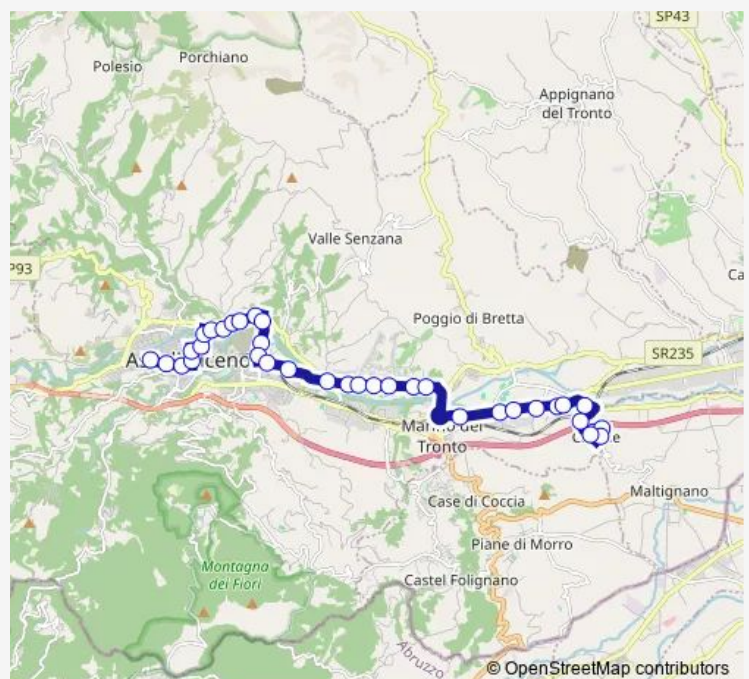

### Route schedule

Ascoli Piceno - Porta Romana — Caselle 3 Capolinea

Monday 13:05

Tuesday 13:05

Wednesday 13:05

Thursday 13:05

Friday 13:05

Saturday 13:05

### Route info

Direction: Ascoli Piceno - Porta Romana

Stops: 36

Trip Duration: 0 hour 35 min

1b — Porta Romana-Piazza Simonetti-Piazza Giacomini -Stadio-ACI-Monticelli-Asse Attrezzato-Caselle **BusMaps**