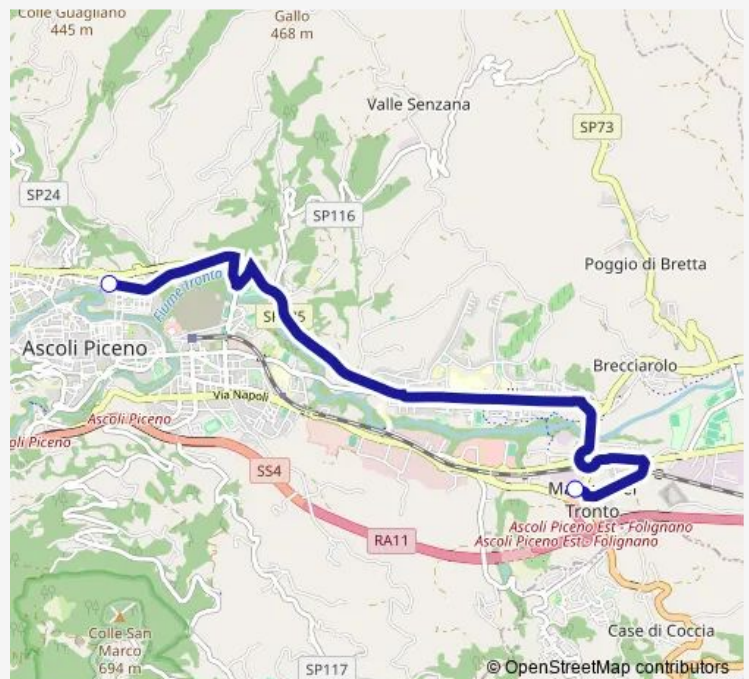

Bus 1b EX GIL-Circonvallazione-Marino (Corsa A Vuoto)

[Go to website](#)

Direction

undefined — undefined

0 stops

[Open route schedule](#)

Route schedule

undefined — undefined

Monday 20:50

Tuesday 20:50

Wednesday 20:50

Thursday 20:50

Friday 20:50

Saturday 20:50

Sunday —

Route info

Direction:

Stops: 0

Trip Duration: — min

■ 1b — EX GIL-Circonvallazione-Marino (Corsa A Vuoto)

1b Bus time schedules and route maps are available in an offline PDF at busmaps.com. Use the busmaps.com website to see live bus times, train schedule or subway schedule, and step-by-step directions for all public transit in Ascoli Piceno