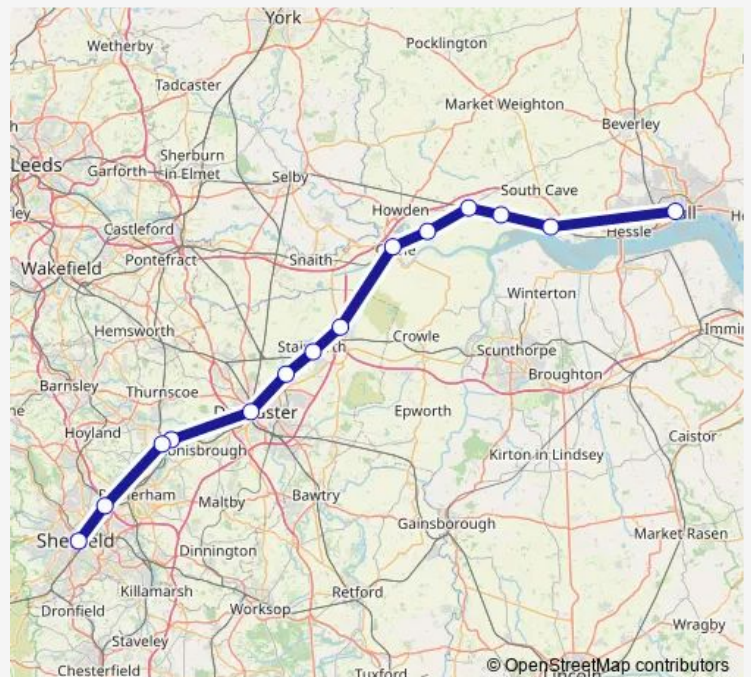

Mexborough

Swinton (South Yorks)

Meadowhall

Sheffield

Route schedule

Hull — Sheffield

Monday 05:16-22:45

Tuesday 05:16-22:45

Wednesday 05:16-22:45

Thursday 05:16-22:45

Friday 05:16-22:45

Saturday 05:16-22:45

Sunday 09:27-12:29

Route info

Direction: Hull

Stops: 14

Trip Duration: 1 hour 28 min

Nt:Hul->Shf — NT train service from HUL to Shf

Direction

Hull — Sheffield

13 stops

[Open route schedule](#)

Hull

Hessle

Thursday 07:20

Friday 07:20

Saturday 07:20

Sunday —

Route info

Direction: Hull

Stops: 13

Trip Duration: 1 hour 28 min