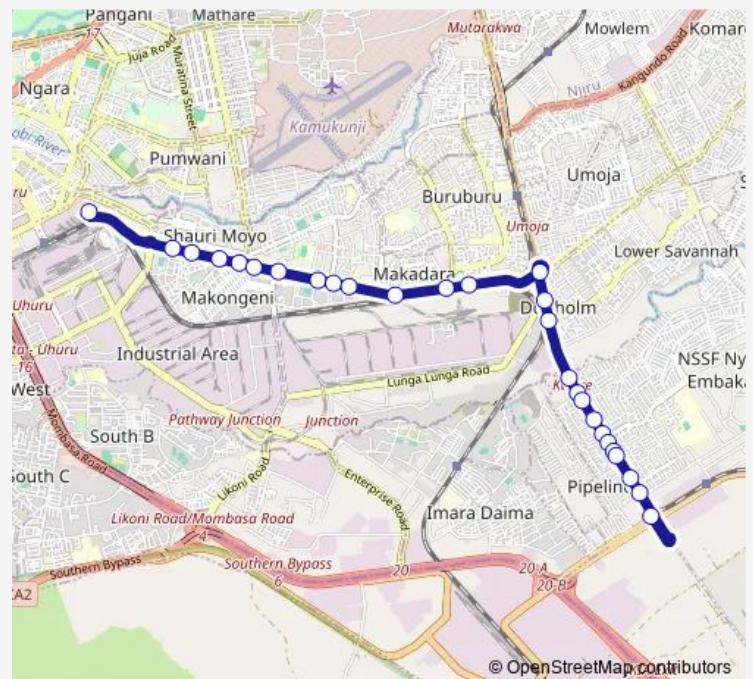

Thursday 06:00

Friday 06:00

Saturday 06:00

Sunday 06:00

Route info

Direction: Muthurwa

Stops: 27

Trip Duration: 0 hour 30 min

■ 33DP — Muthurwa-Donholm-Pipeline

Avenue Park 1

Fedha

Pipeline

Chemist

Kobil

Taj Mall Interchange

Direction

Taj Roundabout — Muthurwa

25 stops

[Open route schedule](#)

Taj Roundabout

Connection

Chemist

Pipeline

Fedha

Wednesday 06:00

Thursday 06:00

Friday 06:00

Saturday 06:00

Sunday 06:00

Route info

Direction: Taj Roundabout

Stops: 25