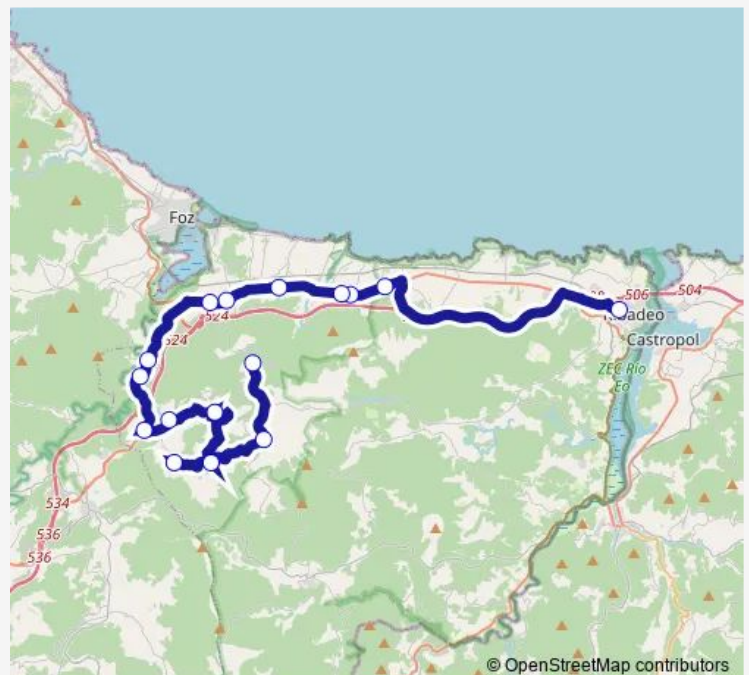

Direction

Insua — IES DE Ribadeo Dionisio G

16 stops

[Open route schedule](#)

Insua

Morteiro - Vilamartin G

SAN Xusto DE Cabarcos

Gondán

Cabarcos (Iglesia)

A Pedreira

Vilamar (Nova Ubicación)

Celeiro Igrexa

Celeiro Casa Broz

Dorrego

N-634 dársena S. Cosme

Benquerencia (Dársena)

O Foro (Dársena)

Reinante

Campamento - SÓ C. 18-19

IES DE Ribadeo Dionisio G

Route schedule

Insua — IES DE Ribadeo Dionisio G

Monday 07:15

Tuesday 07:15

Wednesday 07:15

Thursday 07:15

Friday 07:15

Saturday —

Sunday —

Route info

Direction: Insua

Stops: 16

Trip Duration: 1 hour 0 min

© OpenStreetMap contributors