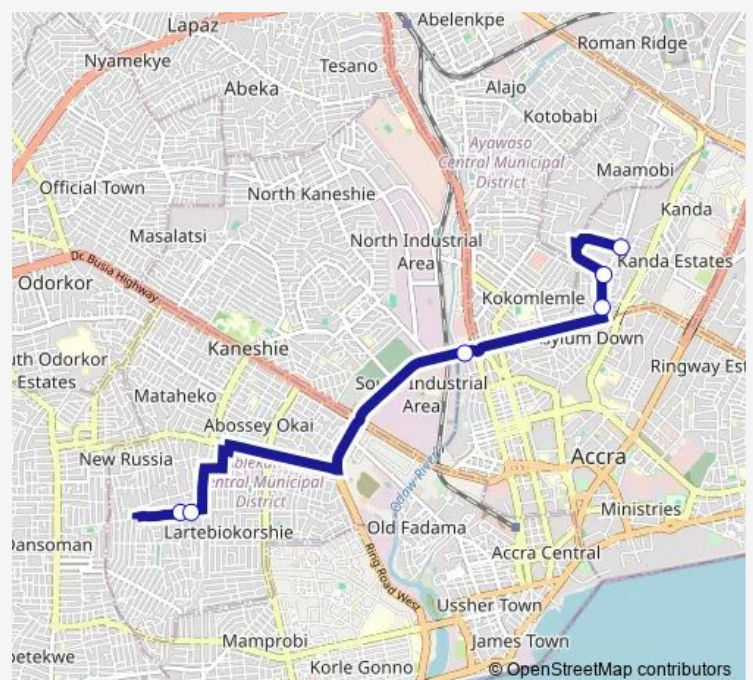

### Direction

Terminal Sukura Station — Terminal Nima Overhead Station

6 stops

[Open route schedule](#)

Terminal Sukura Station

Station 538

Circle UTC Station

Nima Police Station

Nima Roundabout 274

Terminal Nima Overhead Station

### Route schedule

Terminal Sukura Station — Terminal Nima Overhead Station

Monday 15:22

Tuesday 15:22

Wednesday 15:22

Thursday 15:22

Friday 15:22

Saturday 15:22

### Route info

Direction: Terminal Sukura Station

Stops: 6

Trip Duration: 0 hour 51 min

490A Bus time schedules and route maps are available in an offline PDF at [busmaps.com](https://busmaps.com). Use the [busmaps.com](https://busmaps.com) website to see live bus times, train schedule or subway schedule, and step-by-step directions for all public transit in Accra