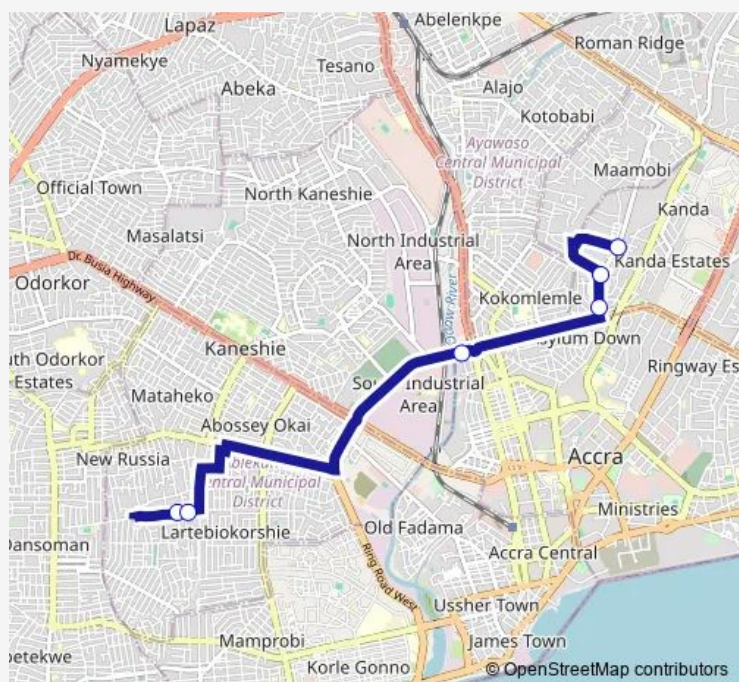

Circle UTC Station

Nima Police Station

Nima Roundabout 274

Terminal Nima Overhead Station

Route schedule

Terminal Sukura Station — Terminal Nima Overhead Station

Monday 15:22

Tuesday 15:22

Wednesday 15:22

Thursday 15:22

Friday 15:22

Saturday 15:22

Sunday 15:22

Route info

Direction: Terminal Sukura Station

Stops: 6

Trip Duration: 0 hour 51 min

490a Bus time schedules and route maps are available in an offline PDF at busmaps.com. Use the busmaps.com website to see live bus times, train schedule or subway schedule, and step-by-step directions for all public transit in Accra