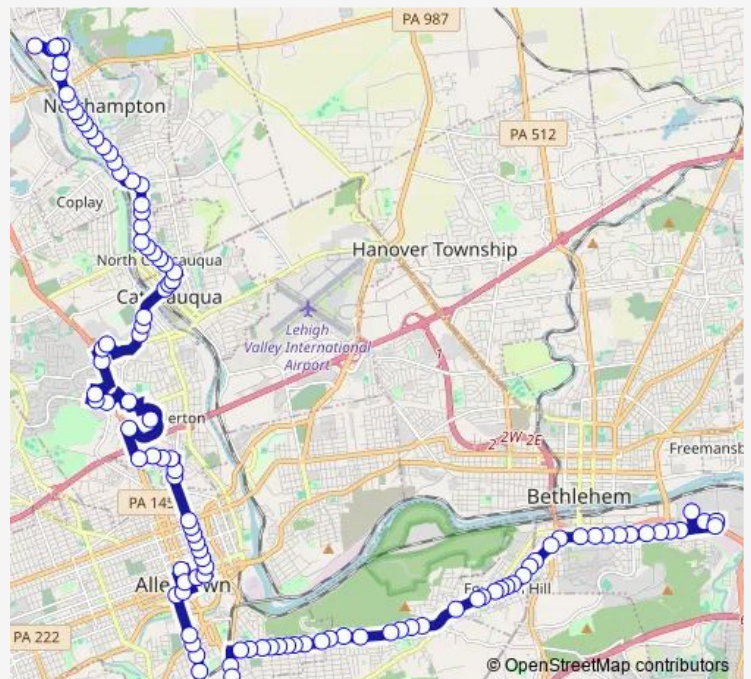

Main at 4th Sb

Main at 2nd SB - Northampton

Main at 1st Sb

**Route schedule**

Held at Cherryville Nb — 1555 Spillman

Monday 05:25-22:31

Tuesday 05:25-22:31

Wednesday 05:25-22:31

Thursday 05:25-22:31

Friday 05:25-22:31

Saturday 05:31-22:31

Sunday 09:31-17:31

**Route info**

Direction: Held at Cherryville Nb

Stops: 119

Trip Duration: 1 hour 31 min

Whitehall Square SB Stop 2

Whitehall Square South

Presidential at Cornerstone Eb

Presidential at Mickley Eb

Whitehall Mall

LVM - Platform 2

Fairmont at Macarthur Eb

Fairmont at Kay Eb