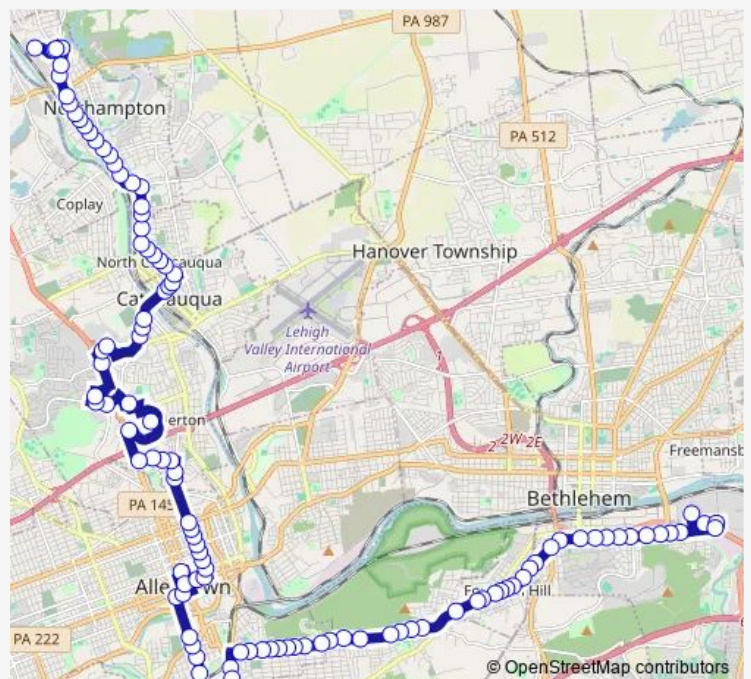

Main at 4th Sb

Main at 2nd SB - Northampton

Main at 1st Sb

Route schedule

Held at Cherryville Nb — 1555 Spillman

Monday 05:25-22:31

Tuesday 05:25-22:31

Wednesday 05:25-22:31

Thursday 05:25-22:31

Friday 05:25-22:31

Saturday 05:31-22:31

Sunday 09:31-17:31

Route info

Direction: Held at Cherryville Nb

Stops: 119

Trip Duration: 1 hour 31 min

Whitehall Square SB Stop 2

Whitehall Square South

Presidential at Cornerstone Eb

Presidential at Mickley Eb

Whitehall Mall

LVM - Platform 2

Fairmont at Macarthur Eb

Fairmont at Kay Eb