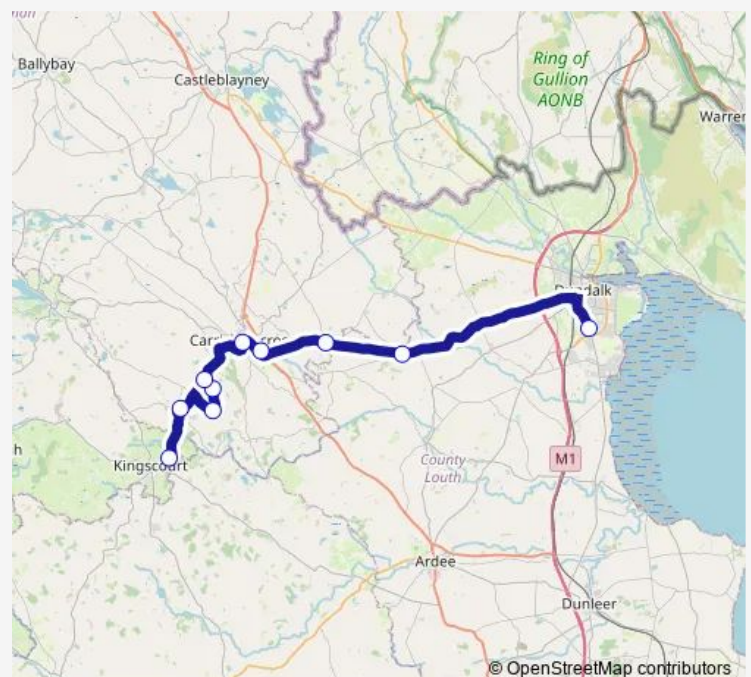

Route schedule

Dún a Rí Forest Park — Dundalk It

| | |
|-----------|-------|
| Monday | 07:50 |
| Tuesday | 07:50 |
| Wednesday | 07:50 |
| Thursday | 07:50 |
| Friday | 07:50 |
| Saturday | — |
| Sunday | — |

Route info

Direction: Dún a Rí Forest Park

Stops: 10

Trip Duration: 0 hour 55 min

Direction

O'Fiaich College — Dún a Rí Forest Park

10 stops

[Open route schedule](#)