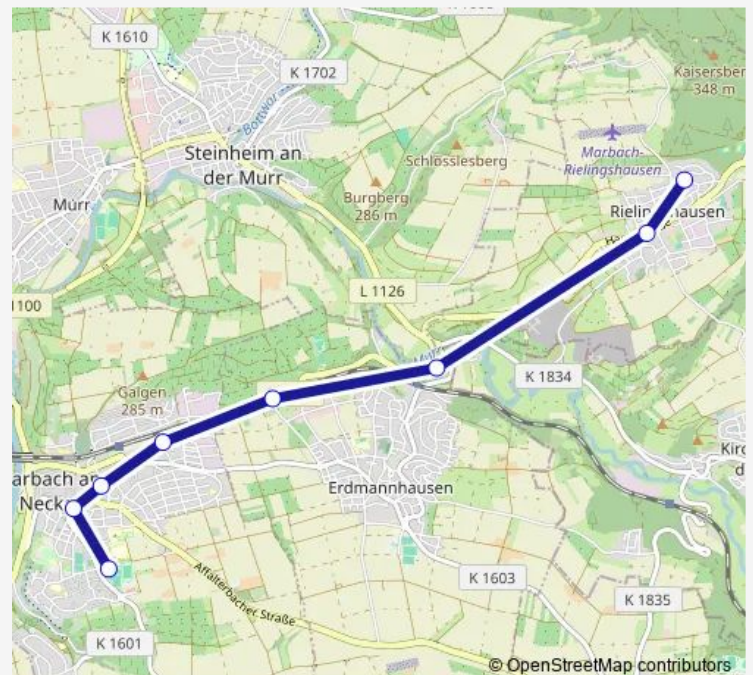

### Route schedule

Marbach (N) — Marbach (N) Stadionhalle

Monday	07:09
Tuesday	07:09
Wednesday	07:09
Thursday	07:09
Friday	07:09
Saturday	—
Sunday	—

### Route info

Direction: Marbach (N)

Stops: 4

Trip Duration: 0 hour 5 min

## Direction

Rielingshausen Egelsee — Marbach (N) Stadionhalle

8 stops

[Open route schedule](#)

Rielingshausen Egelsee

Rielingshausen Hauptstraße

Erdmannh. Schweißbrücke

Erdmannhausen Huober

## Route info

Direction: Rielingshausen Egelsee

Stops: 8

Trip Duration: 0 hour 15 min