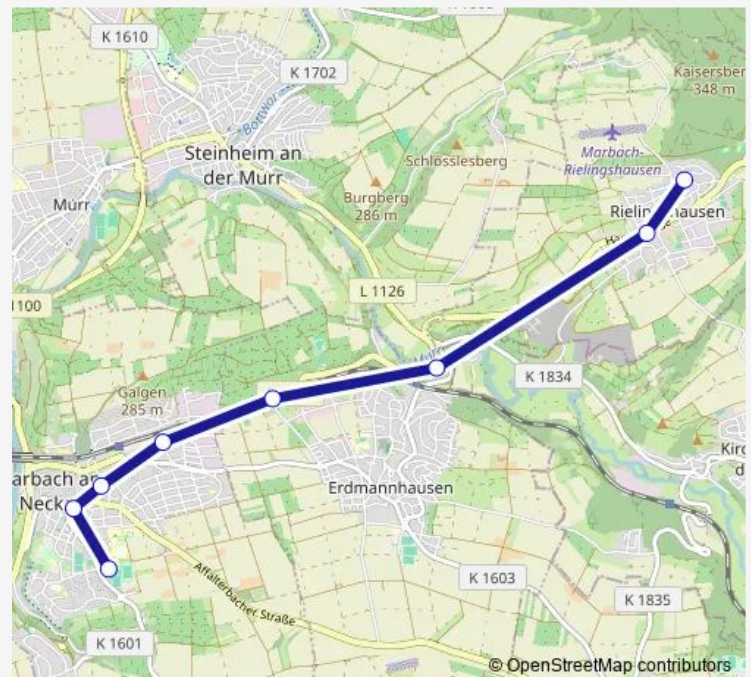

Route schedule

Marbach (N) — Marbach (N) Stadionhalle

Monday 07:09

Tuesday 07:09

Wednesday 07:09

Thursday 07:09

Friday 07:09

Saturday —

Sunday —

Route info

Direction: Marbach (N)

Stops: 4

Trip Duration: 0 hour 5 min

Direction

Rielingshausen Egelsee — Marbach (N) Stadionhalle

8 stops

[Open route schedule](#)

Rielingshausen Egelsee

Rielingshausen Hauptstraße

Erdmannh. Schweißbrücke

Erdmannhausen Huober

Marb.(N) Rielingshäuser Str.

Marbach (N) Güntterstr.

Marbach (N) König-Wilhelm-Pl.

Thursday 06:32

Friday 06:32

Saturday —

Sunday —

Route info

Direction: Backnang

Stops: 24

Trip Duration: 0 hour 51 min