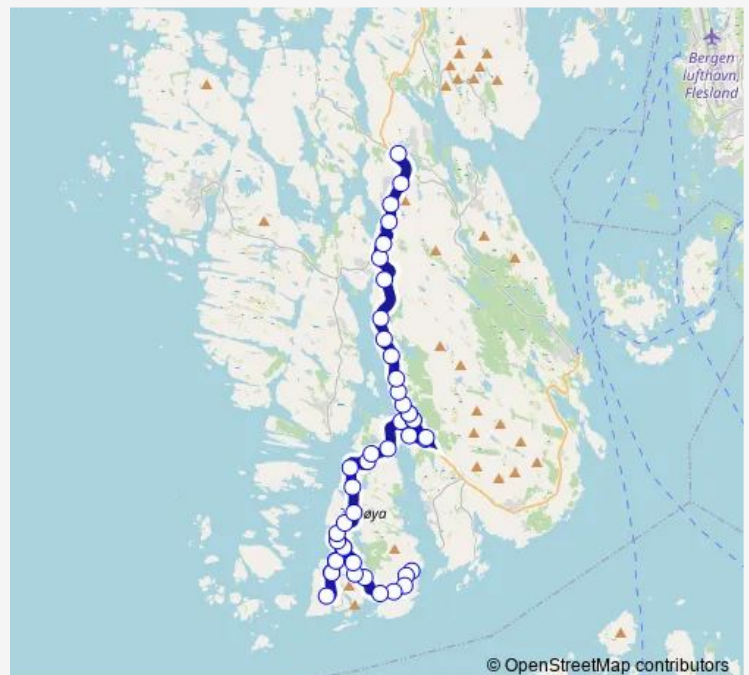

Route schedule

Skogsskiftet terminal — Sæle snuplass

Monday	09:07-18:17
Tuesday	09:07-18:17
Wednesday	09:07-18:17
Thursday	09:07-18:17
Friday	09:07-18:17
Saturday	11:38-15:40
Sunday	—

Route info

Direction: Skogsskiftet terminal

Stops: 46

Trip Duration: 0 hour 36 min

© OpenStreetMap contributors

■ 457 — Sæle-Viksøy - Skogsskiftet

BusMaps

Bakkahaugen

Hedlehaugen

Døsjerholmen kryss