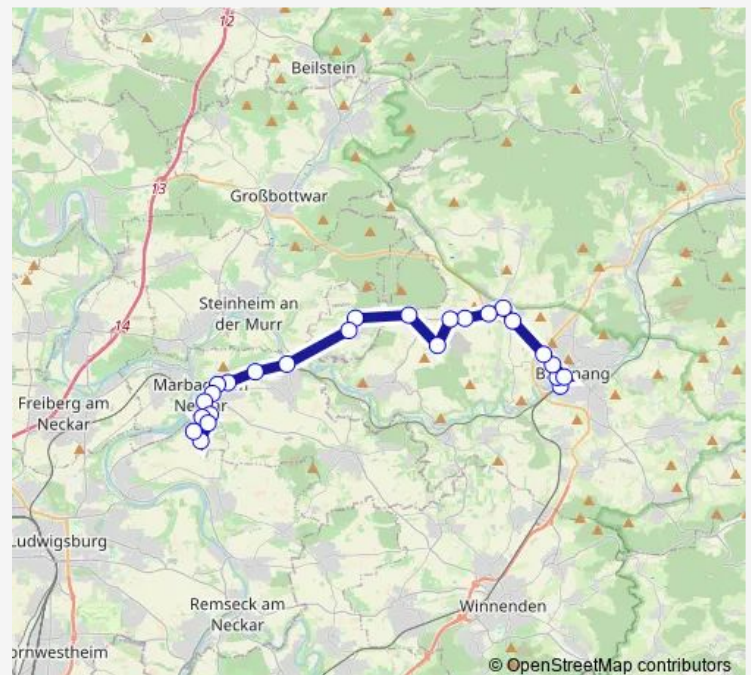

Backnang Seminar

Backnang Etwiesenbrücke

Backnang

Route schedule

Marb.(N) Hörnle Hochhaus — Backnang

Monday 12:04-19:39

Tuesday 12:04-19:39

Wednesday 12:04-19:39

Thursday 12:04-19:39

Friday 12:04-19:39

Saturday 11:30-01:30⁺¹

Sunday —

Route info

Direction: Marb.(N) Hörnle Hochhaus

Stops: 21

Trip Duration: 0 hour 52 min

457

BusMaps

Direction

Backnang — Marb.(N) Hörnle Hochhaus

25 stops

[Open route schedule](#)

Backnang

Backnang Etwiesenbrücke