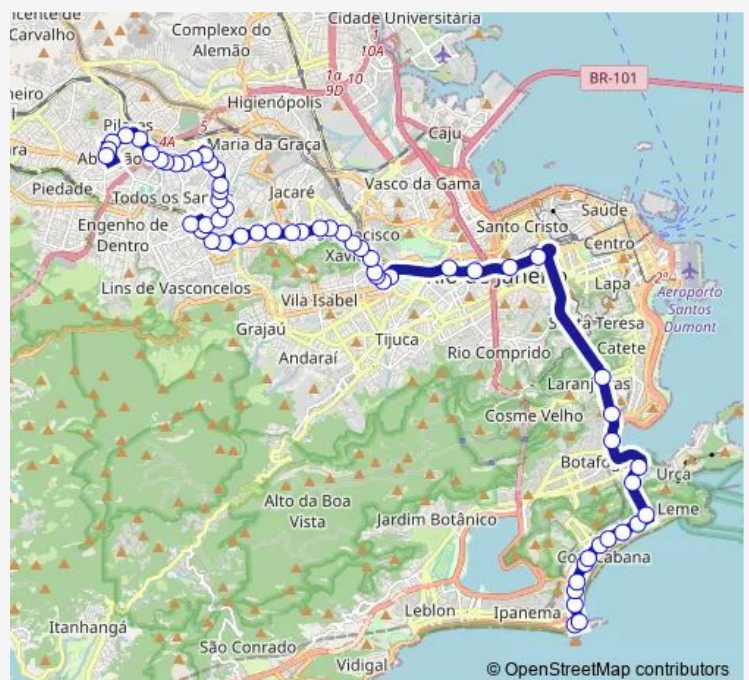

Castro Alves

Constança Barbosa

BRS 3,4,5,6: Joaquim Méier

BRS 3,4,5,6: Thompson Flores

**Route schedule**

Ponto Final: Abolição : Carlos de Oliveira — Ponto Final: Copacabana : Raul Pompéia

Monday	00:00
Tuesday	00:00
Wednesday	00:00
Thursday	00:00
Friday	00:00
Saturday	00:00
Sunday	00:00

**Route info**

Direction: Ponto Final: Abolição : Carlos de Oliveira

Stops: 64

Trip Duration: 1 hour 3 min

457 — Abolição - Copacabana

BRS 3,4,5,6: Padre Roma

BRS 3,4,5,6: Maria Antônia

BRS 3,4,5,6: General Belegarde

## Route schedule

Ponto Final: Copacabana : Raul Pompéia — Ponto Final:  
Abolição : Carlos de Oliveira

Monday 00:00

Tuesday 00:00

Wednesday 00:00

Thursday 00:00

Friday 00:00

Saturday 00:00