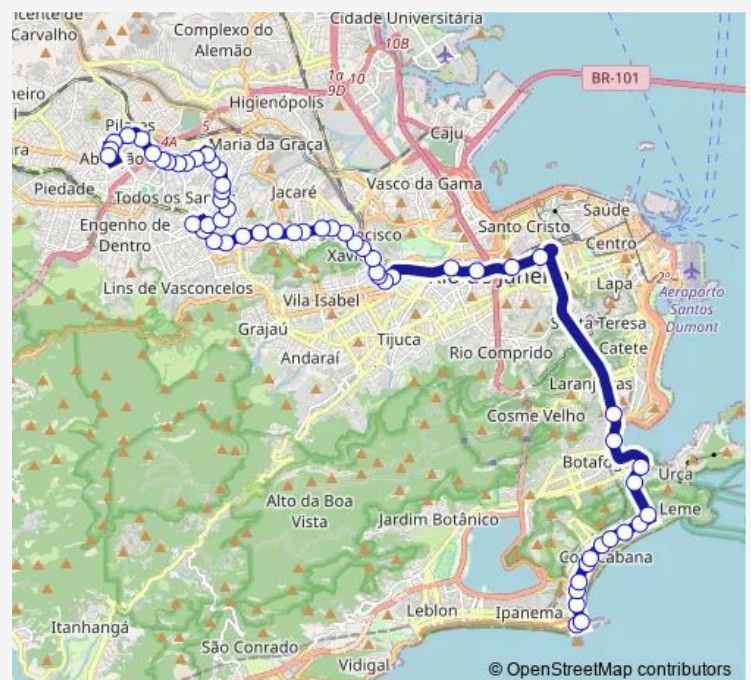

Castro Alves

Constança Barbosa

BRS 3,4,5,6: Joaquim Méier

BRS 3,4,5,6: Thompson Flores

Route schedule

Ponto Final: Abolição : Carlos de Oliveira — Ponto Final: Copacabana : Raul Pompéia

Monday	00:00
Tuesday	00:00
Wednesday	00:00
Thursday	00:00
Friday	00:00
Saturday	00:00
Sunday	00:00

Route info

Direction: Ponto Final: Abolição : Carlos de Oliveira

Stops: 64

Trip Duration: 1 hour 3 min

457 — Abolição - Copacabana

BRS 3,4,5,6: Padre Roma

BRS 3,4,5,6: Maria Antônia

BRS 3,4,5,6: General Belegarde

Stops: 59

Trip Duration: 1 hour 5 min

Oito de Dezembro

Viaduto da Mangueira

BRS 3,4,5,6: Sousa Dantas

BRS 3,4,5,6: Samuel Guimarães

BRS 3,4,5,6: General Rodrigues

BRS 3,4,5,6: São João