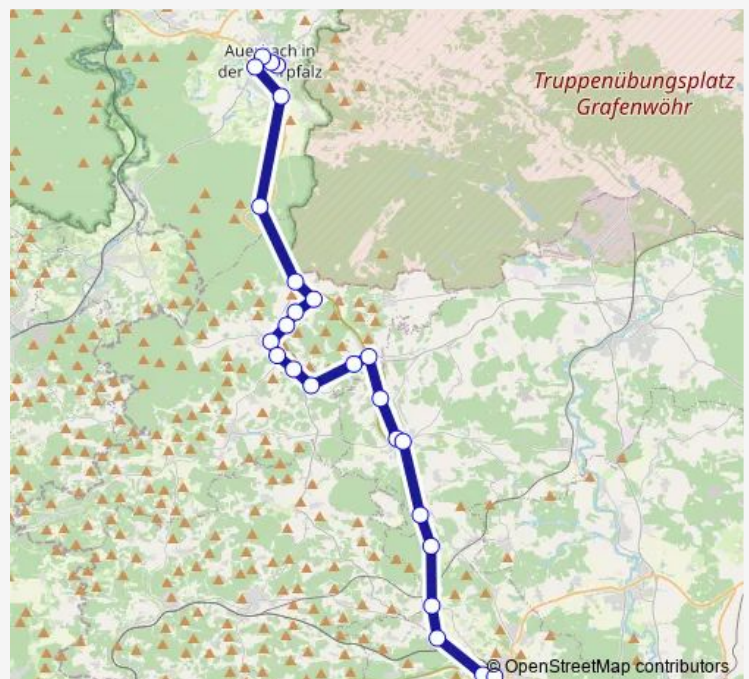

### Route schedule

Wegscheid (b. Edelsfeld) — Sulzbach-Rosenb. Luitpoldplatz

Monday	14:16
Tuesday	14:16
Wednesday	14:16
Thursday	14:16
Friday	14:16
Saturday	—
Sunday	—

### Route info

Direction: Wegscheid (b. Edelsfeld)

Stops: 16

Trip Duration: 0 hour 31 min

## Direction

Vögelas Ort — Edelsfeld Schulstr.

13 stops

[Open route schedule](#)

Vögelas Ort

Boden (b. Edelsfeld)

Oberndorf (b. Edelsfeld)

Silbergrub