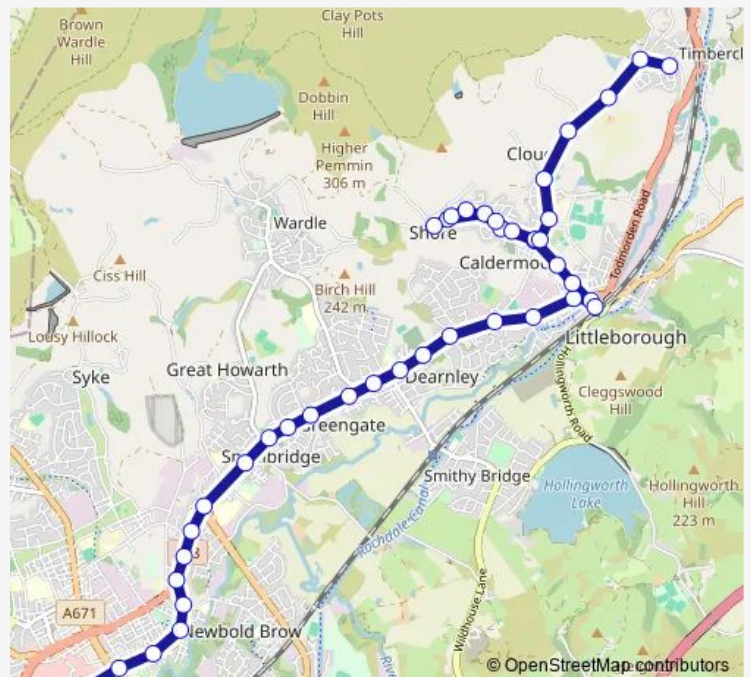

Whitelees Road

Stockton Street

Littleborough Square

Route schedule

Rochdale Interchange — Drake Road

Monday 06:43-23:04

Tuesday 06:43-23:04

Wednesday 06:43-23:04

Thursday 06:43-23:04

Friday 06:43-23:04

Saturday 07:01-22:49

Sunday 08:43-22:49

Route info

Direction: Rochdale Interchange

Stops: 42

Trip Duration: 0 hour 29 min

29 stops

[Open route schedule](#)

Drake Road

Temple Lane

Calderbrook Terrace

Reddyshaw Brow

Gale Close

Carriage Drive

Thursday 05:00-23:29

Friday 05:00-23:29

Saturday 05:00-23:13

Sunday 09:07-23:13

Route info

Direction: Drake Road

Stops: 29

Trip Duration: 0 hour 23 min