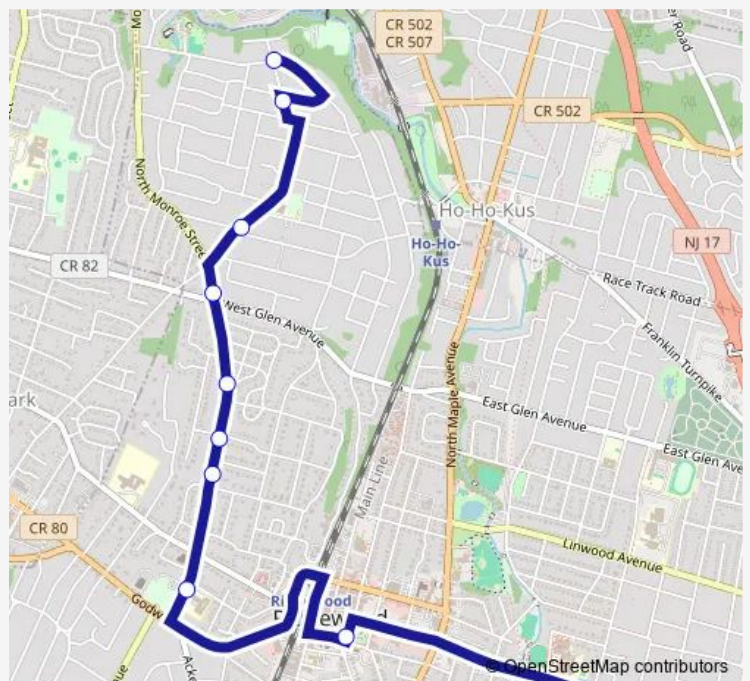

**Bus 163s**

[Go to website](#)

**Direction**

E Ridgewood & N VAN Dien Aves — Hillcrest RD AT Morningside Rd

10 stops

[Open route schedule](#)

- E Ridgewood & N VAN Dien Aves
- VAN Neste Square
- George Washington Middle School#
- North Monroe ST AT Monte Vista Ave
- North Monroe ST AT Woodland Ave
- North Monroe ST AT Carlton Ter
- North Monroe ST AT West Glen Ave
- Morningside RD AT Fairmount Rd
- Morningside RD AT Richards Rd
- Hillcrest RD AT Morningside Rd

**Route schedule**

E Ridgewood & N VAN Dien Aves — Hillcrest RD AT Morningside Rd

Monday	14:52-15:10
Tuesday	14:52-15:10
Wednesday	14:52-15:10
Thursday	14:52-15:10
Friday	14:52-15:10
Saturday	—
Sunday	—

**Route info**

Direction: E Ridgewood & N VAN Dien Aves

Stops: 10

Trip Duration: 0 hour 20 min

163s Bus time schedules and route maps are available in an offline PDF at [busmaps.com](https://busmaps.com). Use the [busmaps.com](https://busmaps.com) website to see live bus times, train schedule or subway schedule, and step-by-step directions for all public transit in Paterson