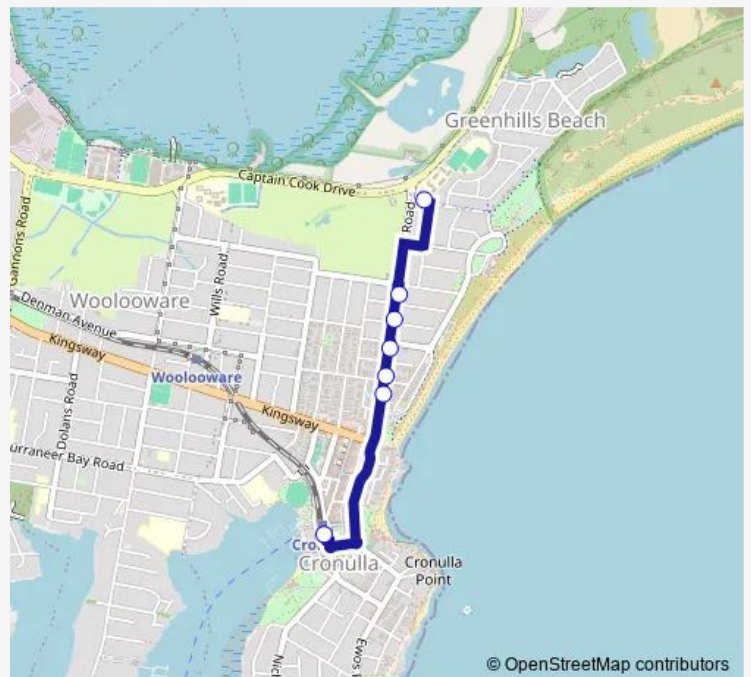

School Bus S375 Cronulla HS to Cronulla Station

[Go to website](#)

**Direction**

Cronulla High School, Bate Bay Rd — Cronulla Station, Cronulla St

7 stops

[Open route schedule](#)

Cronulla High School, Bate Bay Rd

Elouera Rd After Hume Rd

Elouera Rd At Tullimbar Rd

Elouera Rd At Bando Rd

Elouera Rd At Burke Rd

Elouera Rd After Burke Rd

Cronulla Station, Cronulla St

Route schedule

Cronulla High School, Bate Bay Rd — Cronulla Station, Cronulla St

Monday	15:15
Tuesday	14:30
Wednesday	15:15
Thursday	14:30
Friday	15:15
Saturday	—
Sunday	—

Route info

Direction: Cronulla High School, Bate Bay Rd

Stops: 7

Trip Duration: 0 hour 8 min

© OpenStreetMap contributors