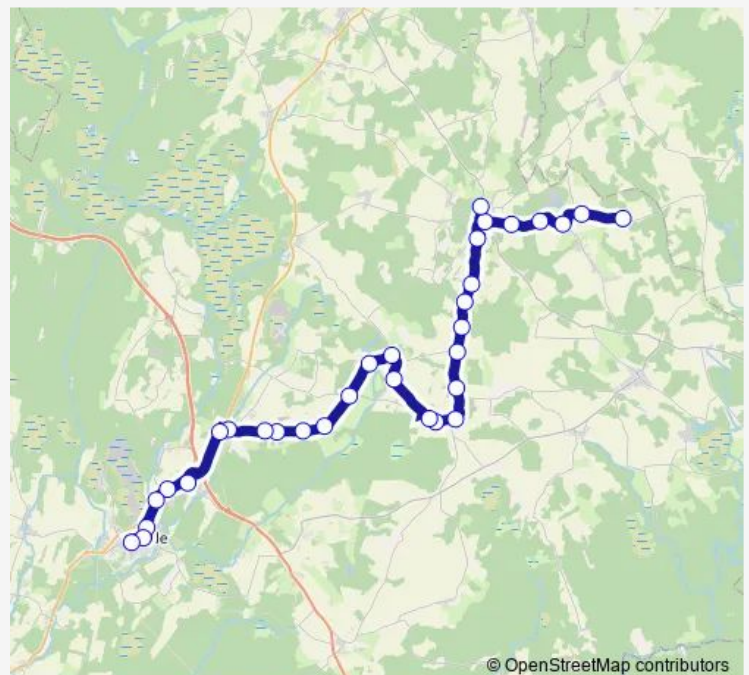

### Route info

Direction: Ramma

Stops: 32

Trip Duration: 2 hour 15 min

© OpenStreetMap contributors

Viru

Vodja küla

Kurjavere