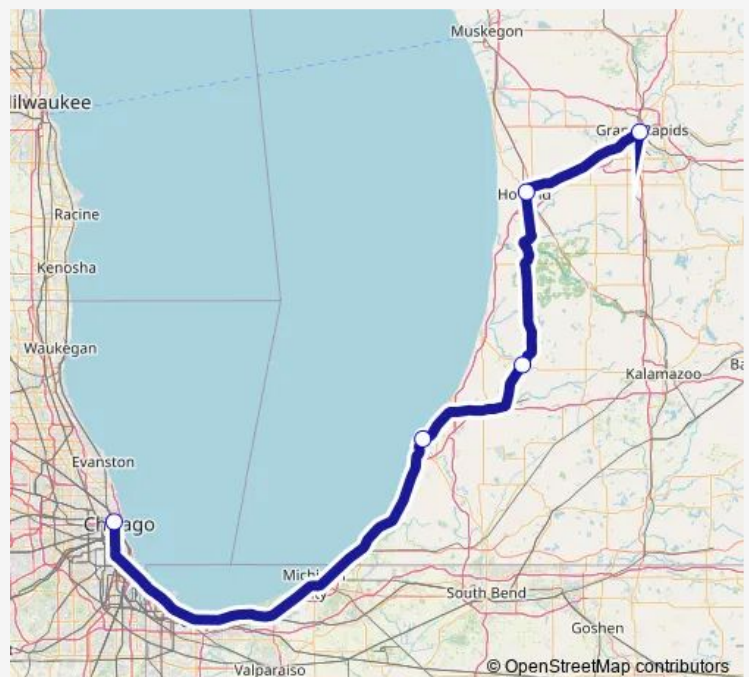

Rail Pere Marquette

[Go to website](#)

Direction

Chicago Union Station — Grand Rapids Vernon J. Ehlers Station

5 stops

[Open route schedule](#)

Chicago Union Station

St. Joseph-Benton Harbor Amtrak Station

Thursday 19:30

Friday 19:30

Saturday 19:30

Sunday 19:30

Route info

Direction: Chicago Union Station

Stops: 5

Trip Duration: 4 hour 4 min

Pere Marquette

Direction

Grand Rapids Vernon J. Ehlers Station — Chicago Union Station

5 stops

[Open route schedule](#)

Grand Rapids Vernon J. Ehlers Station

Holland Amtrak Station

Bangor Amtrak Station

Friday 06:00

Saturday 06:00

Sunday 06:00

Route info

Direction: Grand Rapids Vernon J. Ehlers Station

Stops: 5

Trip Duration: 4 hour 8 min

Rail time schedules and route maps are available in an offline PDF at busmaps.com. Use the busmaps.com website to see live bus times, train schedule or subway schedule, and step-by-step directions for all public transit in Saint Joseph