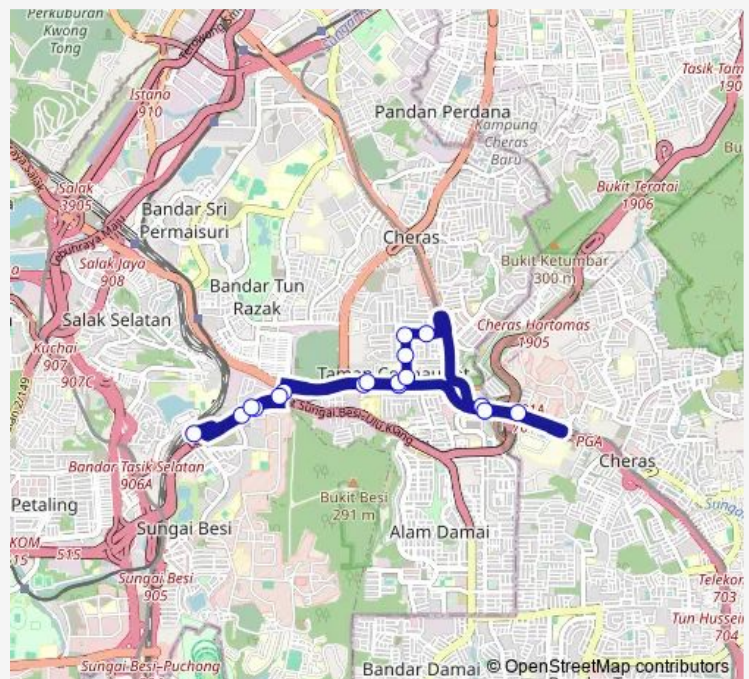

Ucsi University

Taman Taynton View (Barat)

Taman Taynton View (Timur)

MRT Taman Connaught Pintu B

Cheras ZEN Park

MRT Taman Connaught Pintu A

### Route schedule

MRT Taman Connaught Pintu A — MRT Taman Connaught Pintu A

Monday 06:00-23:30

Tuesday 06:00-23:30

Wednesday 06:00-23:30

Thursday 06:00-23:30

Friday 06:00-23:30

Saturday 06:00-23:30

Sunday 06:00-23:30

### Route info

Direction: MRT Taman Connaught Pintu A

Stops: 18

Trip Duration: 0 hour 45 min

T410

T410 Bus time schedules and route maps are available in an offline PDF at [busmaps.com](https://busmaps.com). Use the [busmaps.com](https://busmaps.com) website to see live bus times, train schedule or subway schedule, and step-by-step directions for all public transit in Kuala Lumpur