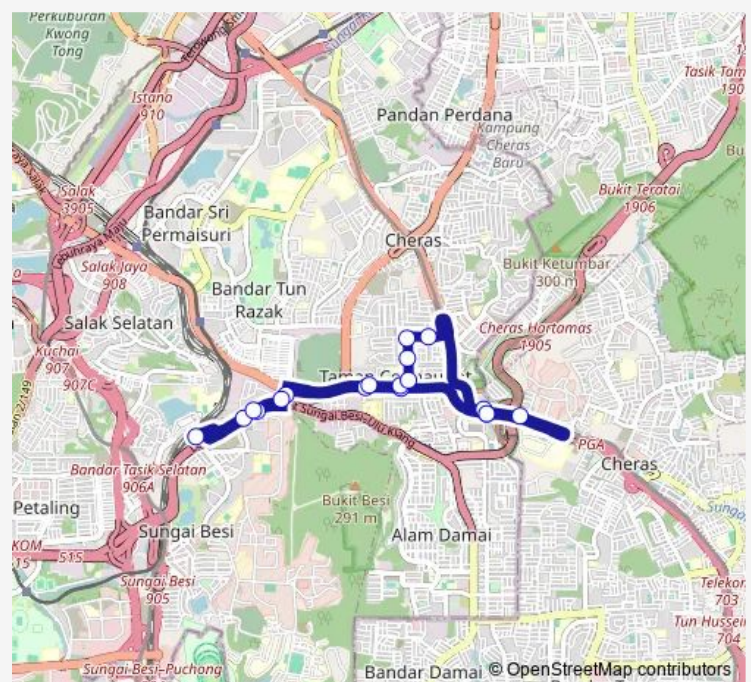

Ucsi University

Taman Taynton View (Barat)

Taman Taynton View (Timur)

MRT Taman Connaught Pintu B

Cheras ZEN Park

MRT Taman Connaught Pintu A

### Route schedule

MRT Taman Connaught Pintu A — MRT Taman Connaught Pintu A

Monday 06:00-23:30

Tuesday 06:00-23:30

Wednesday 06:00-23:30

Thursday 06:00-23:30

Friday 06:00-23:30

Saturday 06:00-23:30

Sunday 06:00-23:30

### Route info

Direction: MRT Taman Connaught Pintu A

Stops: 18

Trip Duration: 0 hour 40 min

T410

T410 Bus time schedules and route maps are available in an offline PDF at [busmaps.com](https://busmaps.com). Use the [busmaps.com](https://busmaps.com) website to see live bus times, train schedule or subway schedule, and step-by-step directions for all public transit in Kuala Lumpur