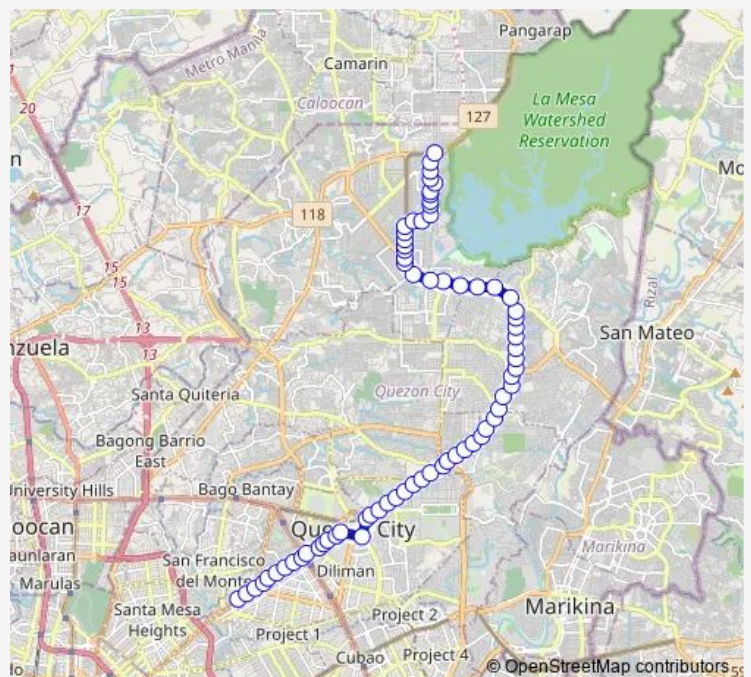

Quezon Avenue / BIR Road Intersection, Quezon City

Childrens Medical Center, Quezon Avenue, Quezon City

Quezon Avenue, Quezon City

Quezon Avenue (North Triangle), Quezon City

Quezon Avenue, Quezon City

Kalayaan Ave / Elliptical Rd Intersection, Quezon City, Manila

Elliptical Rd / Commonwealth Avenue Intersection, Quezon City

Philippine Coconut Authority, Commonwealth Avenue, Quezon City

Route schedule

Quezon Avenue, Quezon City — Quirino Highway / St James Intersection, Calcoocan City

Monday 00:00

Tuesday 00:00

Wednesday 00:00

Thursday 00:00

Friday 00:00

Saturday 00:00

Sunday 00:00

Route info

Direction: Quezon Avenue, Quezon City

Stops: 70

Trip Duration: 1 hour 28 min

■ Lagro - Panay Ave. via Quezon Ave.

Commonwealth Avenue / University Avenue Intersection,
Quezon City

University of The Philippines - Ayala Land Technohub,
Commonwealth Avenue, Quezon City