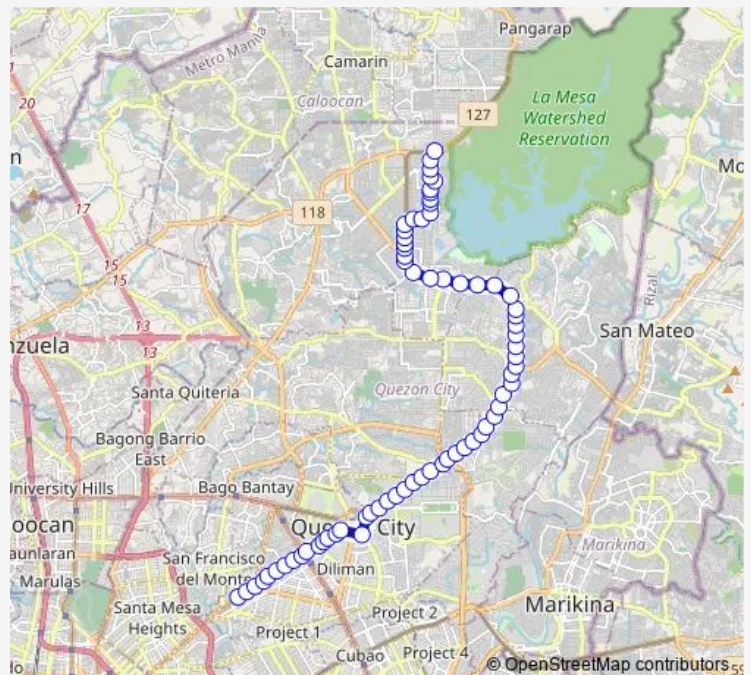

### Direction

Quezon Avenue, Quezon City — Quirino Highway / St James Intersection, Calcoocan City

70 stops

[Open route schedule](#)

Quezon Avenue, Quezon City

Quezon Avenue, Quezon City

Quezon Avenue / West Avenue Intersection, Quezon City

Quezon Avenue / Epifanio de los Santos Avenue Intersection, Quezon City

Quezon Avenue / Sgt. Esguerra Intersection, Quezon City

Quezon Avenue / BIR Road Intersection, Quezon City

Childrens Medical Center, Quezon Avenue, Quezon City

### Route schedule

Quezon Avenue, Quezon City — Quirino Highway / St James Intersection, Calcoocan City

Monday 00:00

Tuesday 00:00

Wednesday 00:00

Thursday 00:00

Friday 00:00

Saturday 00:00

### Route info

Direction: Quezon Avenue, Quezon City

Stops: 70

Trip Duration: 1 hour 28 min

■ Lagro - Panay Ave. via Quezon Ave.

Commonwealth Avenue / University Avenue Intersection,  
Quezon City

University of The Philippines - Ayala Land Technohub,  
Commonwealth Avenue, Quezon City