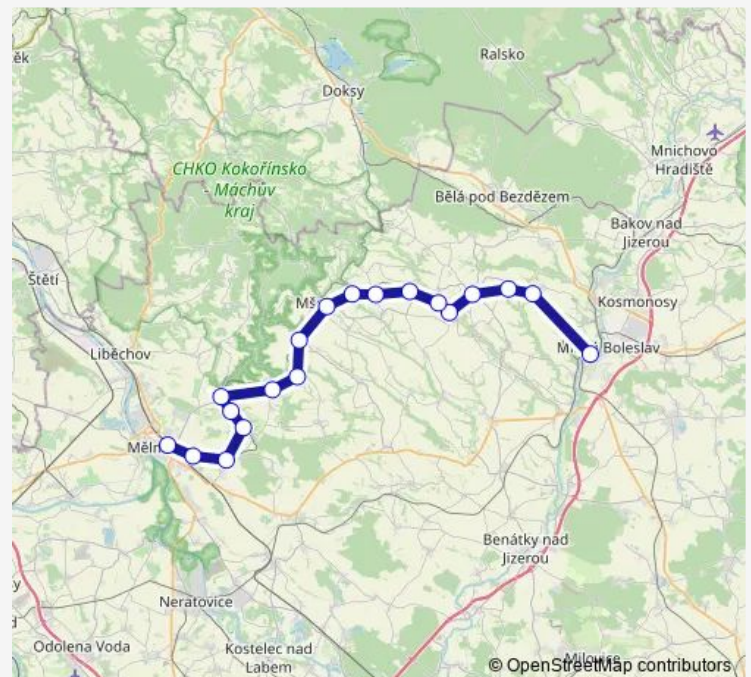

Saturday 07:24-18:36

Sunday 07:23-18:36

Route info

Direction: Mlada Boleslav, hl.nadr.

Stops: 19

Trip Duration: 1 hour 29 min

CD 076

BusMaps