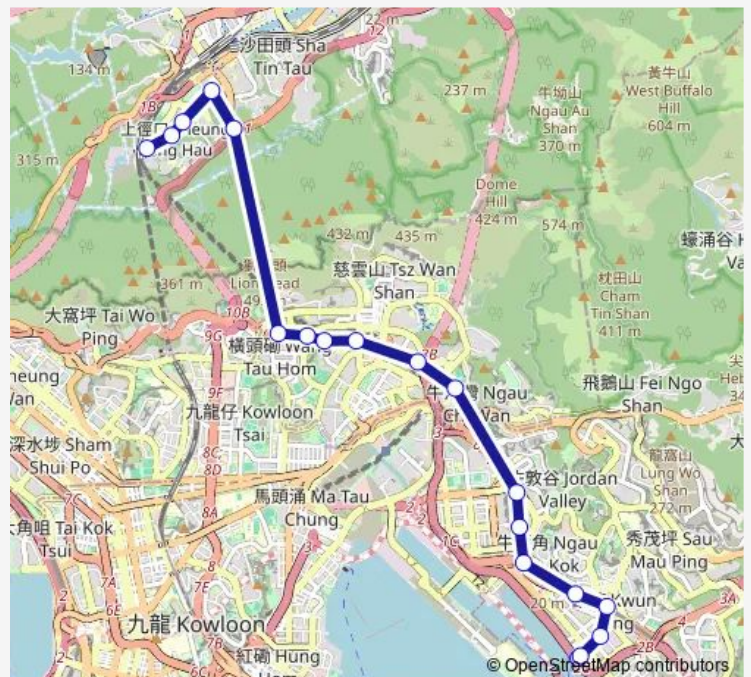

[Ctb] Ngau CHI WAN Village, Lung Cheung Road[[Kmb] Ngau CHI WAN BBI - Ngau CHI WAN Village

[Ctb] Kowloon BAY Station, Kwun Tong Road[[Kmb+Ctb] Kowloon BAY Station/
Kowloon BAY Station, Kwun Tong Road[[Kmb] Kowloon BAY Station

[Ctb] Lower Ngau TAU KOK Estate, Kwun Tong Road[[Kmb+Ctb] Lower Ngau TAU KOK Estate/
Low-

Route schedule

[Kmb] HIN Keng BUS Terminus — [Kmb] Kwun Tong Ferry

Monday	06:50-08:30
Tuesday	06:50-08:30
Wednesday	06:50-08:30
Thursday	06:50-08:30
Friday	06:50-08:30
Saturday	06:50-07:30
Sunday	—

Route info

Direction: [Kmb] HIN Keng BUS Terminus

Stops: 19

Trip Duration: 0 hour 37 min

■ 80P — HIN Keng - Kwun Tong Ferry

er Ngau TAU KOK Estate, Kwun Tong Road[[Kmb] Lower
Ngau TAU KOK Estate

[Kmb+Ctb] Kwun Tong Road Sitting-OUT Area/
Kwun
Tong Road Sitting-OUT Area, Kwun Tong Road[[Kmb]
Kwun Tong Road Sitting-OUT Area