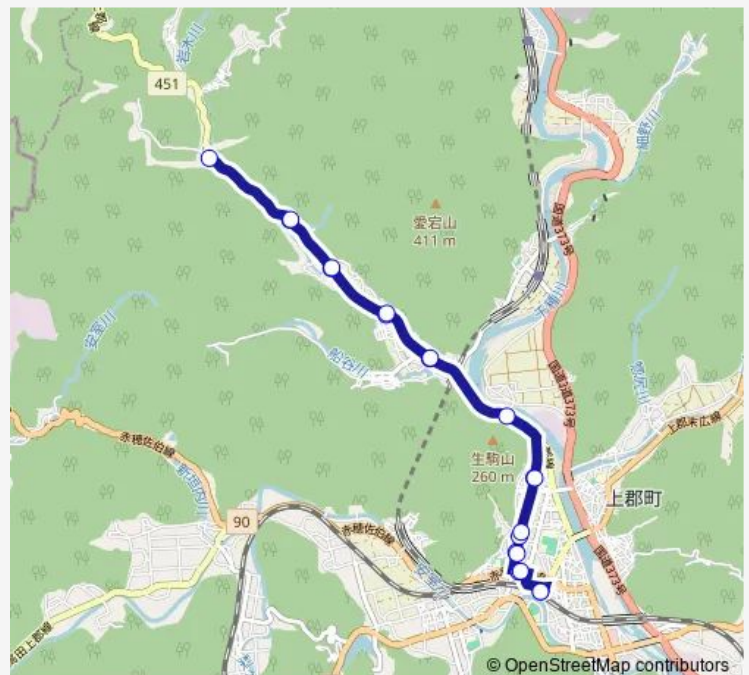

Route schedule

上郡駅 — 上郡駅

Monday 06:55-17:15

Tuesday 06:55-17:15

Wednesday 06:55-17:15

Thursday 06:55-17:15

Friday 06:55-17:15

Saturday 06:55-17:15

Sunday —

Route info

Direction: 上郡駅

Stops: 20

Trip Duration: 0 hour 29 min

愛のり号 岩木線 Bus time schedules and route maps are available in an offline PDF at busmaps.com. Use the busmaps.com website to see live bus times, train schedule or subway schedule, and step-by-step directions for all public transit in Aioi