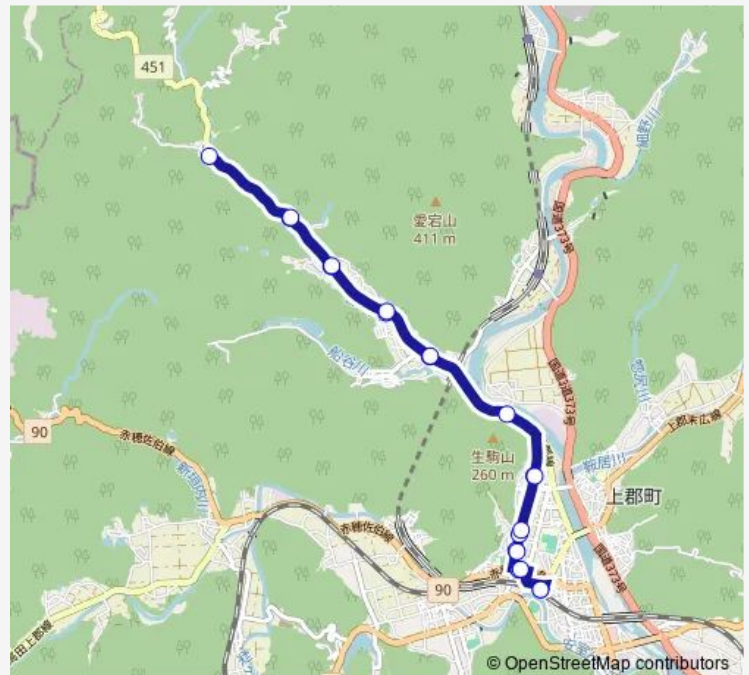

Direction

上郡駅 — 上郡駅

20 stops

[Open route schedule](#)

上郡駅

山野里交差点

高嶺の郷

コープこうべ前

井上区公民館前

新田橋西詰

岩木

才原

倉尾

細念

石戸

細念

倉尾

才原

岩木

井上区公民館前

コープこうべ前

高嶺の郷

山野里交差点

上郡駅

Route schedule

上郡駅 — 上郡駅

Monday 06:55-17:15

Tuesday 06:55-17:15

Wednesday 06:55-17:15

Thursday 06:55-17:15

Friday 06:55-17:15

Saturday 06:55-17:15

Sunday —

Route info

Direction: 上郡駅

Stops: 20

Trip Duration: 0 hour 29 min