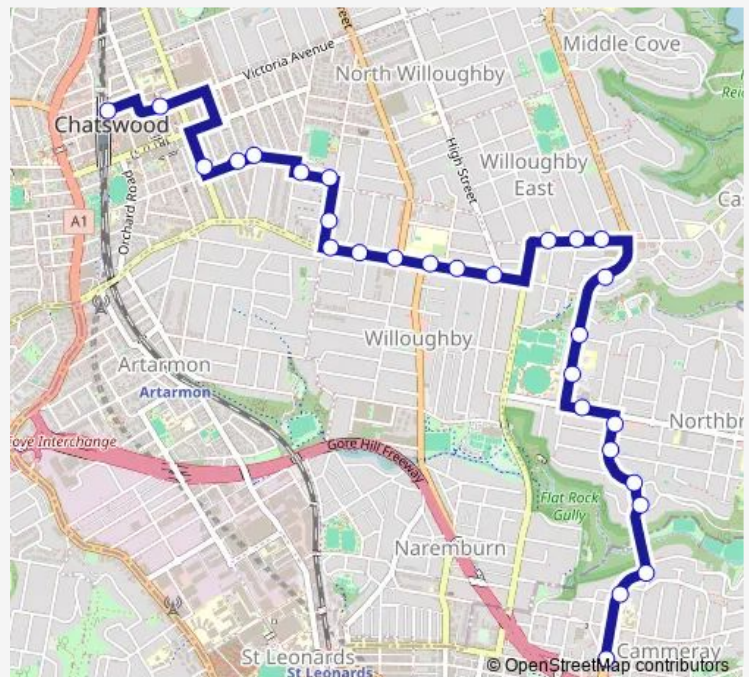

Archer St Before Johnson St

Johnson St At Anthony St

Johnson St At Hercules St

Fry St At Stanley St

Fry St At Sydney St

Sydney St Opp Stephen St

Mowbray Rd After Sydney St

Mowbray Rd At Wallace St

Mowbray Rd At Penshurst St

Willoughby Girls High School, Mowbray Rd

Mowbray Rd Opp Chiltern Rd

Mowbray Rd At High St

Edinburgh Rd Opp Remuera St

Edinburgh Rd Opp Windsor Rd

Edinburgh Rd At Fourth Av

Eastern Valley Way Before Morotai Cres

Thursday 15:50

Friday 15:50

Saturday —

Sunday —

Route info

Direction: Chatswood Station, Stand B

Stops: 28

Trip Duration: 0 hour 25 min

767w — Chatswood Station to Cammeray Shops

Strathallen Av After Sailors Bay Rd

Strathallen Av At Barooka Rd

Strathallen Av At Marana Rd

Strathallen Av At Cliff Av

Miller St After The Boulevarde

Cammeray Public School, Miller St