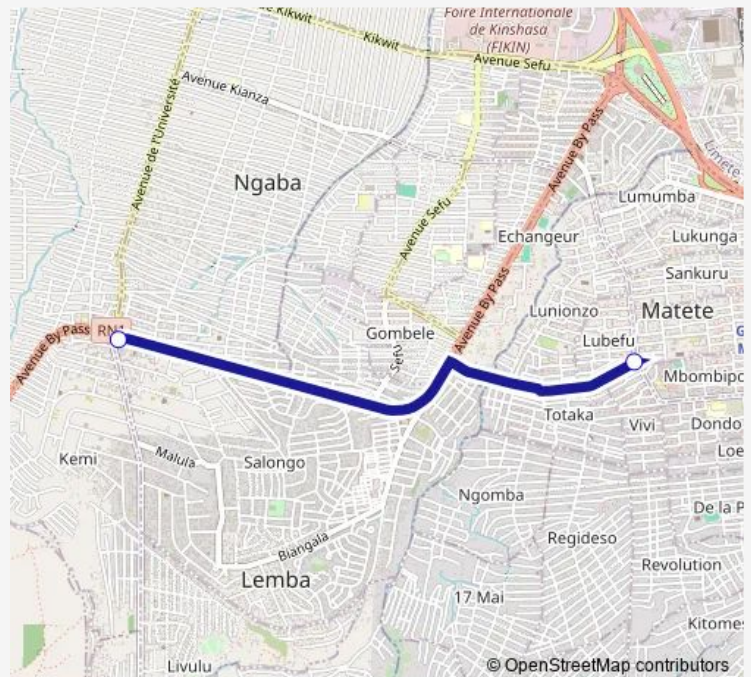

## Bus Rond Point Ngaba\_TO \_ matete

[Go to website](#)

### Direction

Inconnu — Inconnu

2 stops

[Open route schedule](#)

Inconnu

Inconnu

### Route schedule

Inconnu — Inconnu

Monday 18:18

Tuesday 18:18

Wednesday 18:18

Thursday 18:18

Friday 18:18

Saturday —

### Route info

Direction: Inconnu

Stops: 2

Trip Duration: 0 hour 8 min

■ Rond Point Ngaba\_TO \_ matete

Bus time schedules and route maps are available in an offline PDF at [busmaps.com](https://busmaps.com). Use the [busmaps.com](https://busmaps.com) website to see live bus times, train schedule or subway schedule, and step-by-step directions for all public transit in Kinshasa