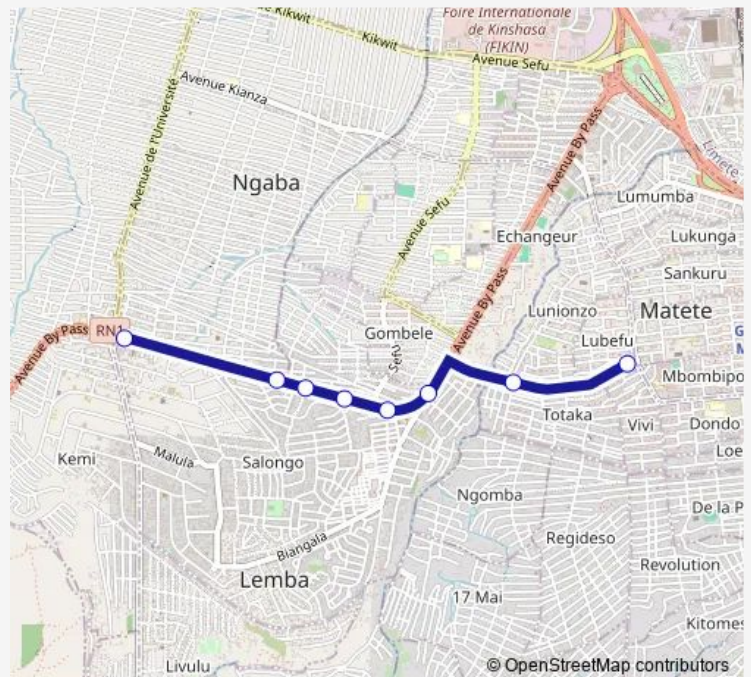

Bus Rond Point Ngaba_ TO _ matete

[Go to website](#)

Direction

unknown — unknown

8 stops

[Open route schedule](#)

unknown

unknown

Monday 07:44

Tuesday 07:44

Wednesday 07:44

Thursday 07:44

Friday 07:44

Saturday —

Sunday —

Route info

Direction: unknown

Stops: 8

Trip Duration: 0 hour 15 min

■ Rond Point Ngaba_ TO _ matete

Direction

unknown — unknown

2 stops

[Open route schedule](#)

unknown

unknown

Route schedule

unknown — unknown

Monday	08:04
Tuesday	08:04
Wednesday	08:04
Thursday	08:04
Friday	08:04
Saturday	—
Sunday	—

Route info

Direction: unknown

Stops: 2