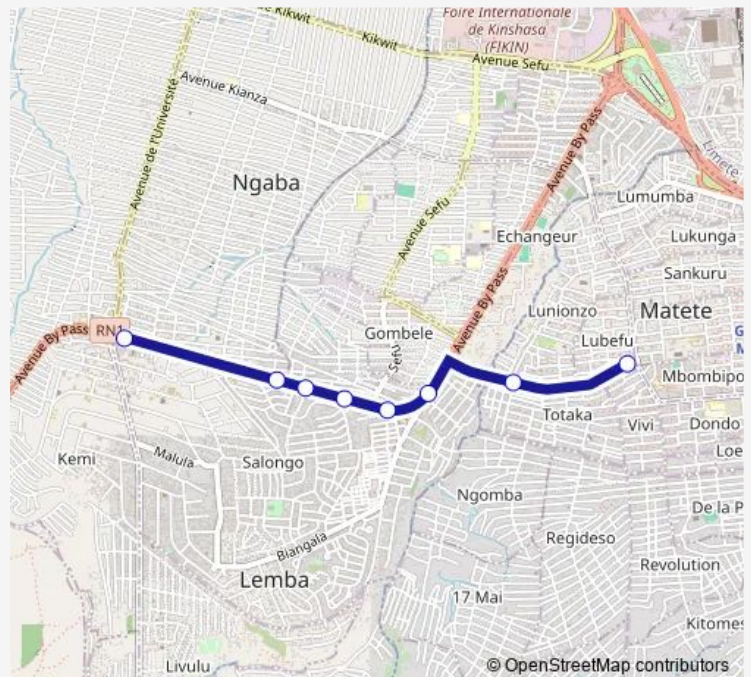

Bus Rond Point Ngaba_ TO _ matete

[Go to website](#)

Direction

unknown — unknown

8 stops

[Open route schedule](#)

unknown

unknown

Monday 07:44

Tuesday 07:44

Wednesday 07:44

Thursday 07:44

Friday 07:44

Saturday —

Sunday —

Route info

Direction: unknown

Stops: 8

Trip Duration: 0 hour 15 min

■ Rond Point Ngaba_ TO _ matete

Direction

unknown — unknown

2 stops

[Open route schedule](#)

unknown

unknown

Route schedule

unknown — unknown

Monday	08:04
Tuesday	08:04
Wednesday	08:04
Thursday	08:04
Friday	08:04
Saturday	—
Sunday	—

Route info

Direction: unknown

Stops: 2