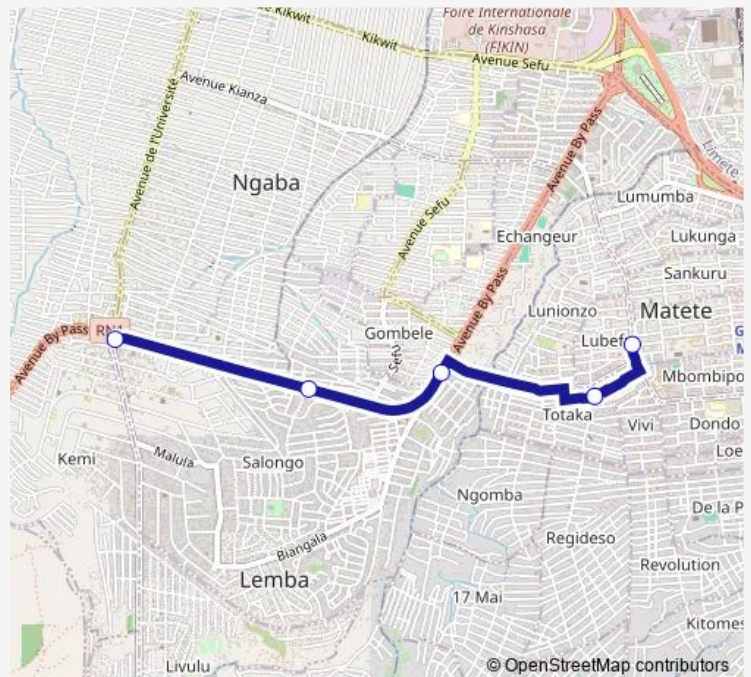

## Bus Rond Point Ngaba\_ TO \_ Matete

[Go to website](#)

### Direction

Unknown — Unknown

5 stops

[Open route schedule](#)

Unknown

Unknown

Unknown

Unknown

### Route schedule

Unknown — Unknown

Monday 06:15

Tuesday 06:15

Wednesday 06:15

Thursday 06:15

Friday 06:15

Saturday —

### Route info

Direction: Unknown

Stops: 5

Trip Duration: 0 hour 14 min

■ Rond Point Ngaba\_ TO \_ Matete

**Direction**

Unknown — Unknown

4 stops