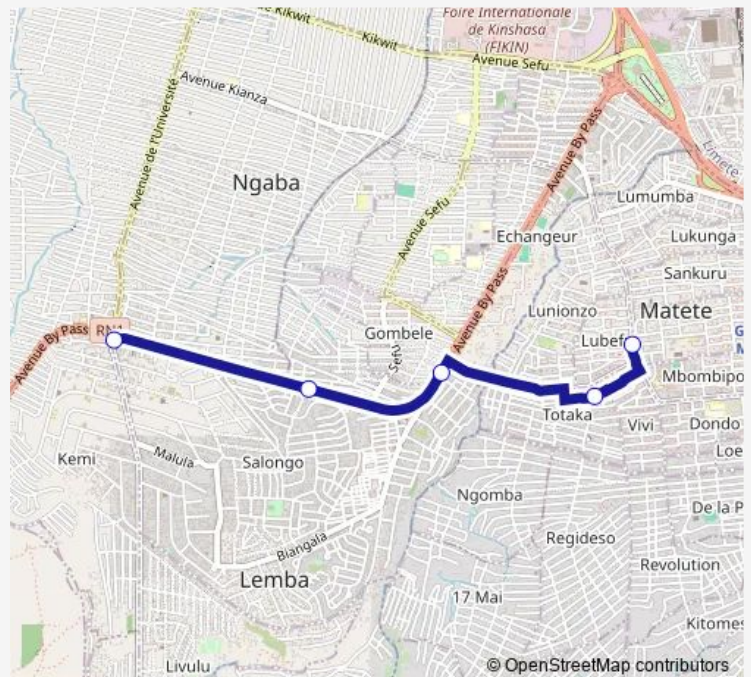

Bus Rond Point Ngaba_ TO _ Matete

[Go to website](#)

Direction

Unknown — Unknown

5 stops

[Open route schedule](#)

Unknown

Unknown

Thursday 06:15

Friday 06:15

Saturday —

Sunday —

Route info

Direction: Unknown

Stops: 5

Trip Duration: 0 hour 14 min

■ Rond Point Ngaba_ TO _ Matete

Direction

Unknown — Unknown

4 stops

[Open route schedule](#)

Unknown

Unknown

Unknown

Unknown

Route schedule

Unknown — Unknown

Monday	07:00
Tuesday	07:00
Wednesday	07:00
Thursday	07:00
Friday	07:00
Saturday	—
Sunday	—

Route info

Direction: Unknown

Stops: 4

Trip Duration: 0 hour 10 min