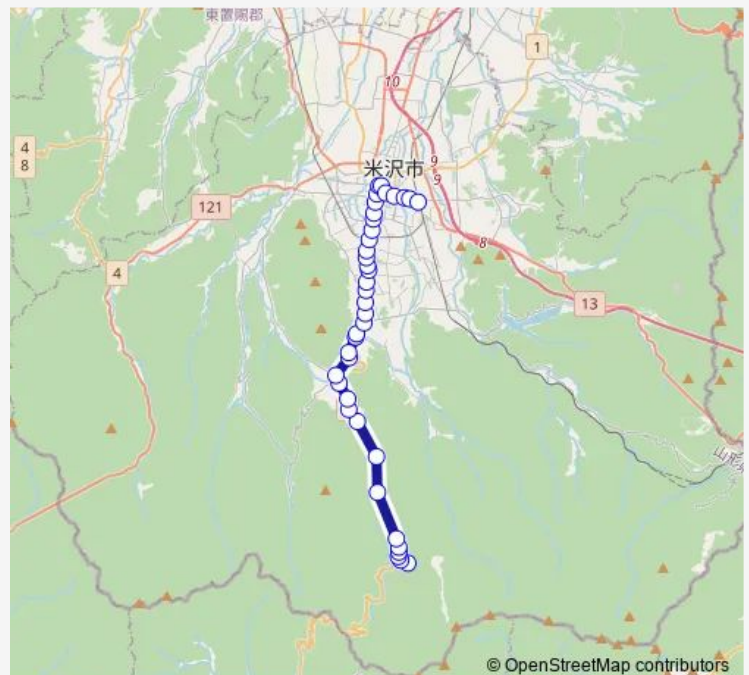

Thursday 07:25-18:25

Friday 07:25-18:25

Saturday 09:20-18:25

Sunday 09:20-18:25

Route info

Direction: 湯元駅前

Stops: 39

Trip Duration: 0 hour 44 min