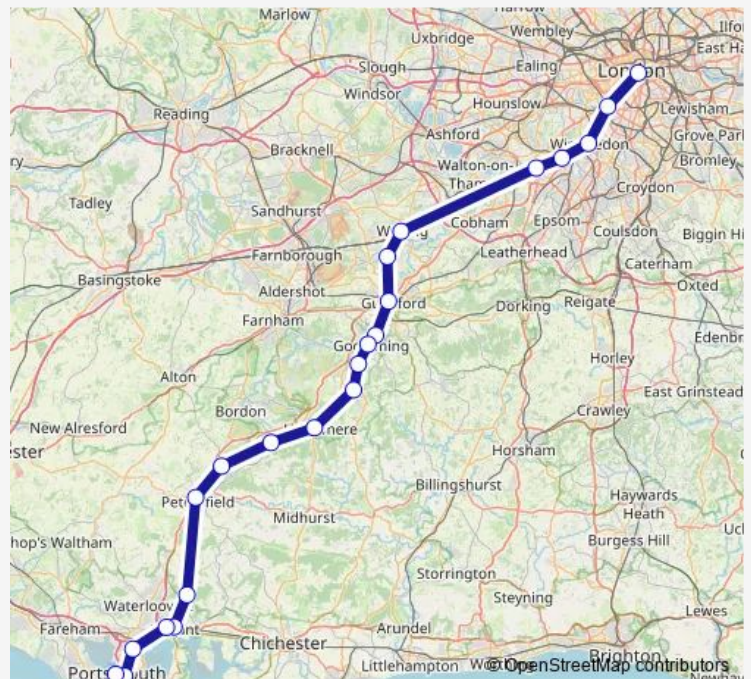

Thursday 09:05-18:15

Friday 09:05-18:15

Saturday —

Sunday —

Route info

Direction: London Waterloo

Stops: 21

Trip Duration: 2 hour 1 min

Sw:Wat->Pms — SW train service from WAT to Pms

Direction

London Waterloo — Portsmouth & Southsea

22 stops

[Open route schedule](#)

London Waterloo

Clapham Junction

Wimbledon

Thursday 07:45-23:45

Friday 07:45-23:45

Saturday 07:45-23:45

Sunday —

Route info

Direction: London Waterloo

Stops: 22

Trip Duration: 1 hour 59 min

Direction: London Waterloo

Stops: 19

Trip Duration: 2 hour 7 min

Direction

London Waterloo — Portsmouth & Southsea

26 stops

[Open route schedule](#)

London Waterloo