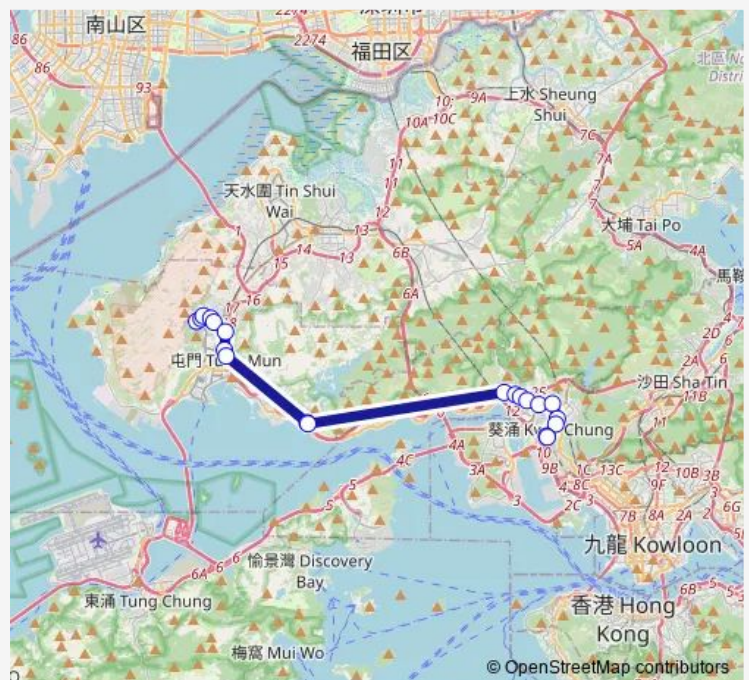

[Kmb] Tsuen King Circuit Flyover

[Kmb] Discovery Park[[Lwb] Discovery Park][Xb] Tsuen WAN Castle Peak Road NO. 388

[Kmb] Tsuen WAN Station

[Kmb] Chung ON Street Tsuen Wan[[Lwb] Chung ON Street Tsuen Wan

Route schedule

[Ctb] Leung King Estate, TIN King Road[[Kmb] Leung King Estate BUS Terminus — [Kmb] Kwai Fong Station BUS Terminus][Lwb] Kwai Fong Station BUS Terminus

Monday	05:00-23:17
Tuesday	05:00-23:17
Wednesday	05:00-23:17
Thursday	05:00-23:17
Friday	05:00-23:17
Saturday	05:00-22:30
Sunday	05:00-23:29

Route info

Direction: [Ctb] Leung King Estate, TIN King Road[[Kmb] Leung King Estate BUS Terminus

Stops: 20

Trip Duration: 0 hour 53 min

■ 58M — Tuen MUN (Leung King Estate) - Kwai Fong Station **BusMaps**