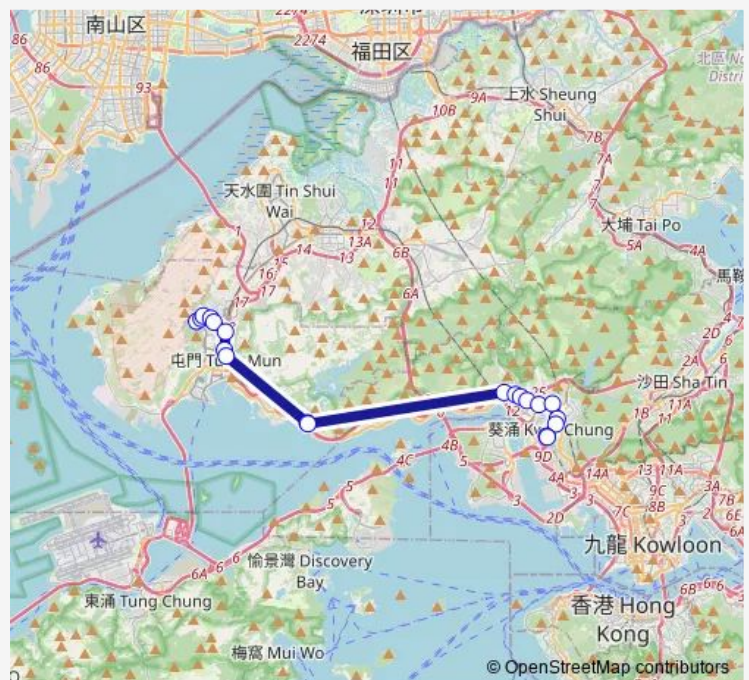

Thursday 05:00-23:17

Friday 05:00-23:17

Saturday 05:00-22:30

Sunday 05:00-23:29

Route info

Direction: [Ctb] Leung King Estate, TIN King Road[[Kmb] Leung King Estate BUS Terminus

Stops: 20

Trip Duration: 0 hour 51 min