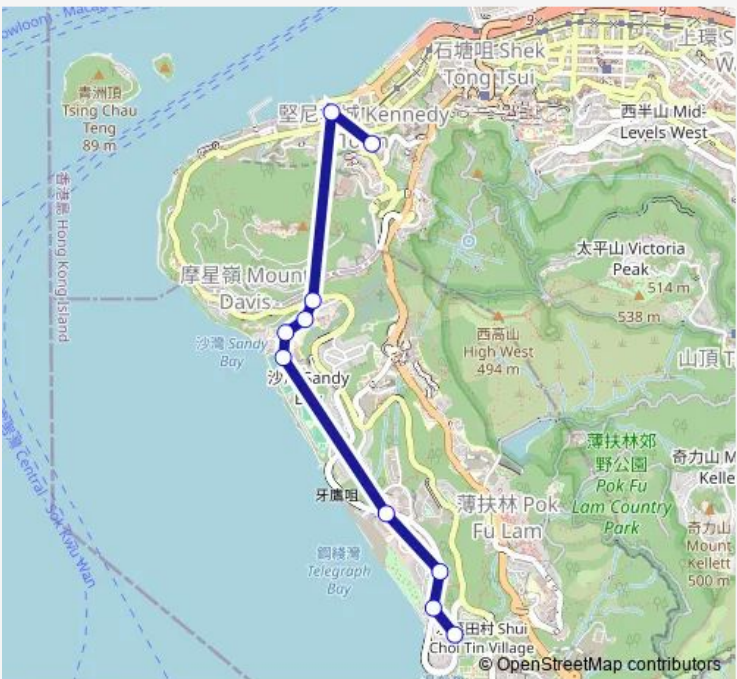

10 stops

[Open route schedule](#)

- BEL-AIR ON THE Peak, Cyberport Road|Bel-AIR ON THE Peak, Cyberport Road
- BEL-AIR Phase 2, Cyperport Road
- BEL-AIR Phase 1, Cyperport Road|Residence BEL-Air, Cyberport Road
- THE Layby AT Cyberport Road Outside THE Arcade, Cyberport
- SHA WAN Drive, Opposite Macle hose Medical Rehabilitation Centre
- THE Duchess OF Kent Childrens Hospital, Sandy BAY Road|Sandy BAY Road, Opposite THE John F. Kennedy Centre
- Fung YIU King Hospital, Sandy BAY Road|Sandy BAY Road, Opposite Fung YIU King Hospital
- Victoria Road, Outside English Schools Foundation West Island School
- Catchick Street, Outside THE Merton Tower|Catchick Street Near THE Merton
- Kennedy Town Station

Route schedule  
 BEL-AIR ON THE Peak, Cyberport Road|Bel-AIR ON THE Peak, Cyberport Road — Kennedy Town Station

Monday	07:15-17:15
Tuesday	07:15-17:15
Wednesday	07:15-17:15
Thursday	07:15-17:15
Friday	07:15-17:15
Saturday	—
Sunday	—

**Route info**

Direction: BEL-AIR ON THE Peak, Cyberport Road|Bel-AIR ON THE Peak, Cyberport Road

Stops: 10

Trip Duration: 0 hour 11 min

## Direction

Kennedy Town Station — BEL-AIR ON THE Peak, Cyberport Road|Bel-AIR ON THE Peak, Cyberport Road|Bel-AIR ON THE Peak, Cyberport Road

9 stops

[Open route schedule](#)

Kennedy Town Station

Victoria Road, Opposite English Schools Foundation West Island School