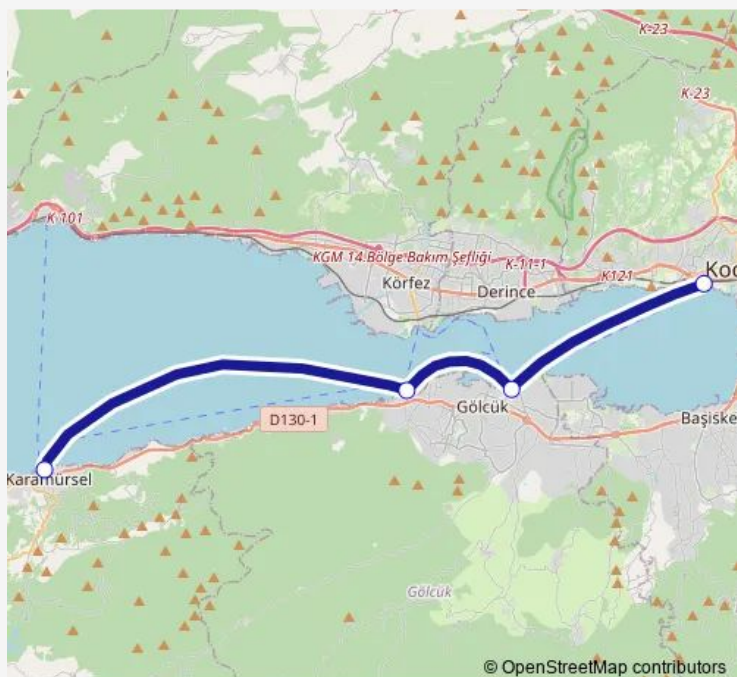

Ferry V1 İzmit-Karamürsel

[Go to website](#)**Direction**

Karamürsel Vapur İskelesi — İzmit Vapur İskelesi

4 stops

[Open route schedule](#)

Karamürsel Vapur İskelesi

Değirmendere Vapur İskelesi

Gölcük Vapur İskelesi

İzmit Vapur İskelesi

Route schedule

Karamürsel Vapur İskelesi — İzmit Vapur İskelesi

Monday	01:00
Tuesday	01:00
Wednesday	01:00
Thursday	01:00
Friday	01:00
Saturday	—
Sunday	—

Route info

Direction: Karamürsel Vapur İskelesi

Stops: 4

Trip Duration: 0 hour 43 min

■ V1 — İzmit-Karamürsel

BusMaps

Direction

İzmit Vapur İskelesi — Karamürsel Vapur İskelesi

4 stops

[Open route schedule](#)

Route info

Direction: İzmit Vapur İskelesi

Stops: 4

Trip Duration: 0 hour 43 min

V1 Ferry time schedules and route maps are available in an offline PDF at busmaps.com. Use the busmaps.com website to see live bus times, train schedule or subway schedule, and step-by-step directions for all public transit in Karamürsel