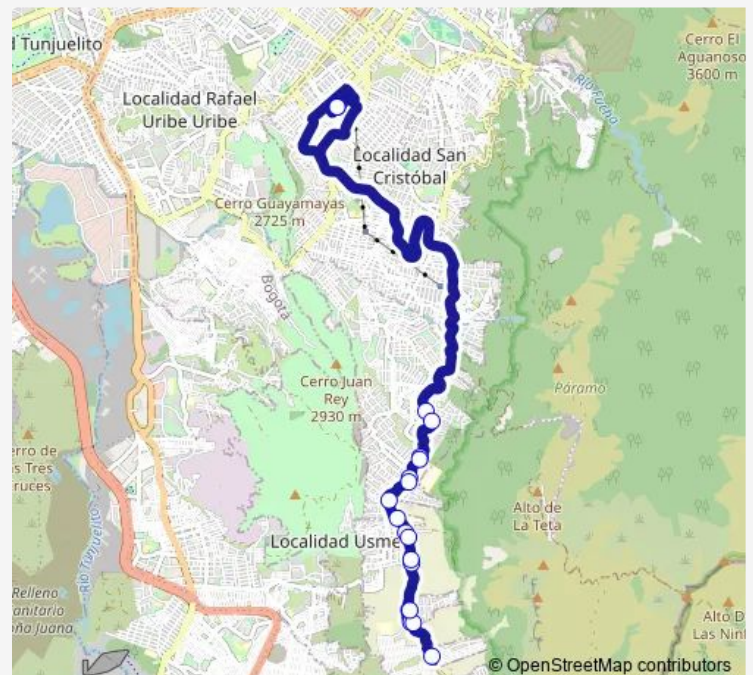

Portal 20 de Julio

Route schedule

Portal 20 de Julio — Portal 20 de Julio

Monday	03:15-00:20 ⁺¹
Tuesday	03:15-00:20 ⁺¹
Wednesday	03:15-00:20 ⁺¹
Thursday	03:15-00:20 ⁺¹
Friday	03:15-00:20 ⁺¹
Saturday	03:15-00:20 ⁺¹
Sunday	03:45-23:20

Route info

Direction: Portal 20 de Julio

Stops: 19

Trip Duration: 1 hour 16 min

13-9 — Tihuaque

13-9 Bus time schedules and route maps are available in an offline PDF at busmaps.com. Use the busmaps.com website to see live bus times, train schedule or subway schedule, and step-by-step directions for all public transit in Bogota