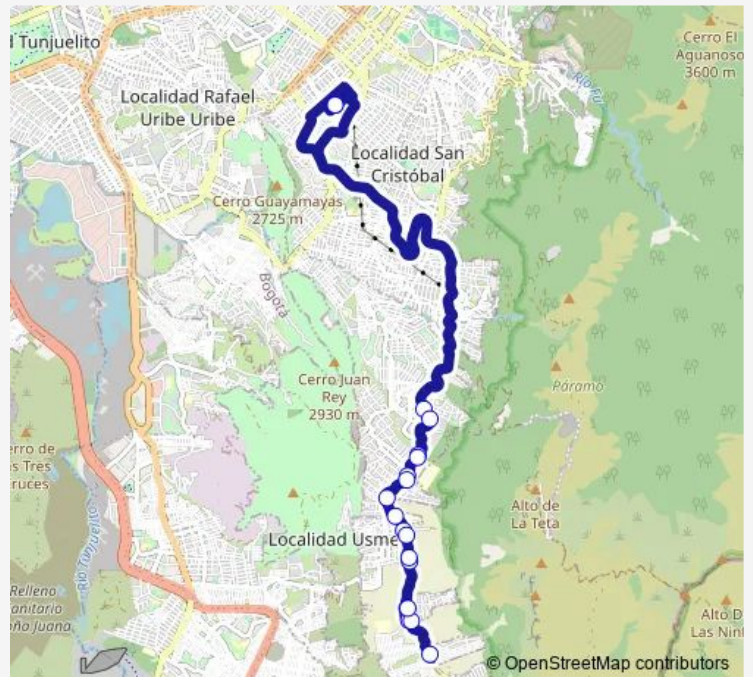

AV. V/Cio - CL 81 Sur

AV. Circunvalar - CL 77A Sur

Kr 16 E X CI 75B S

AV. Circunvalar - CL 73A Sur

AV. Circunvalar - CL 71B Sur Br. Juan Rey

AV. Circunvalar - CL 68 Sur

AV. Circunvalar - CL 64 A Sur

AV. V/Cio - CL 62A Sur

Portal 20 de Julio

**Route schedule**

Portal 20 de Julio — Portal 20 de Julio

Monday	03:15-00:20 <sup>+1</sup>
Tuesday	03:15-00:20 <sup>+1</sup>
Wednesday	03:15-00:20 <sup>+1</sup>
Thursday	03:15-00:20 <sup>+1</sup>
Friday	03:15-00:20 <sup>+1</sup>
Saturday	03:15-00:20 <sup>+1</sup>
Sunday	03:45-23:20

**Route info**

Direction: Portal 20 de Julio

Stops: 19

Trip Duration: 1 hour 20 min

13-9 — Tihuaque

13-9 Bus time schedules and route maps are available in an offline PDF at [busmaps.com](https://busmaps.com). Use the [busmaps.com](https://busmaps.com) website to see live bus times, train schedule or subway schedule, and step-by-step directions for all public transit in Bogota