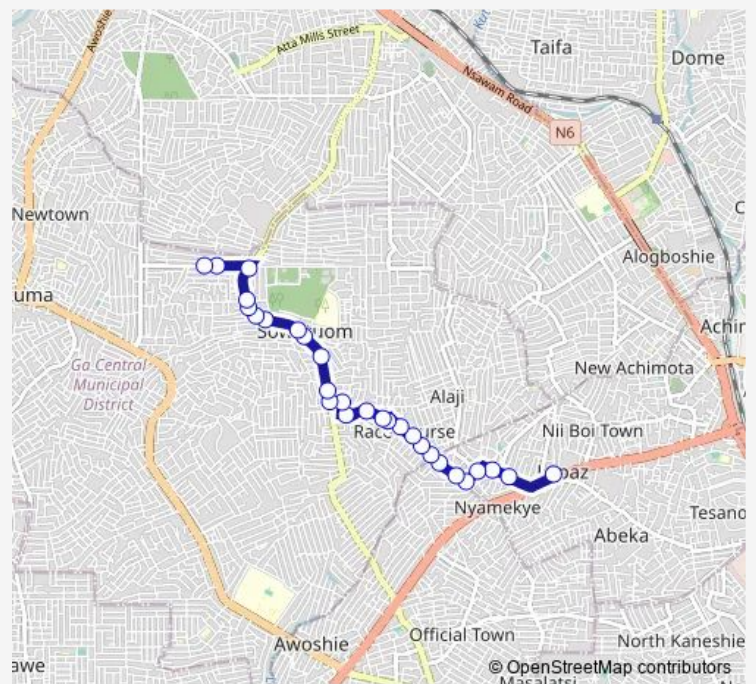

Tabora Number2

Ahenfie

School Junction Race Course

Container Race Course

Attah Junction

Rasta Junction

Gyedu Junction

Appiah Junction

### Route schedule

Abeka Lapaz — Sowutuom

Monday 06:00

Tuesday 06:00

Wednesday 06:00

Thursday 06:00

Friday 06:00

Saturday 06:00

### Route info

Direction: Abeka Lapaz

Stops: 28

Trip Duration: 0 hour 27 min

999 — Sowutuom ↔ Abeka Lapaz

Sowutuom

Ga Central Assembly

Masalaachi Sowutuom