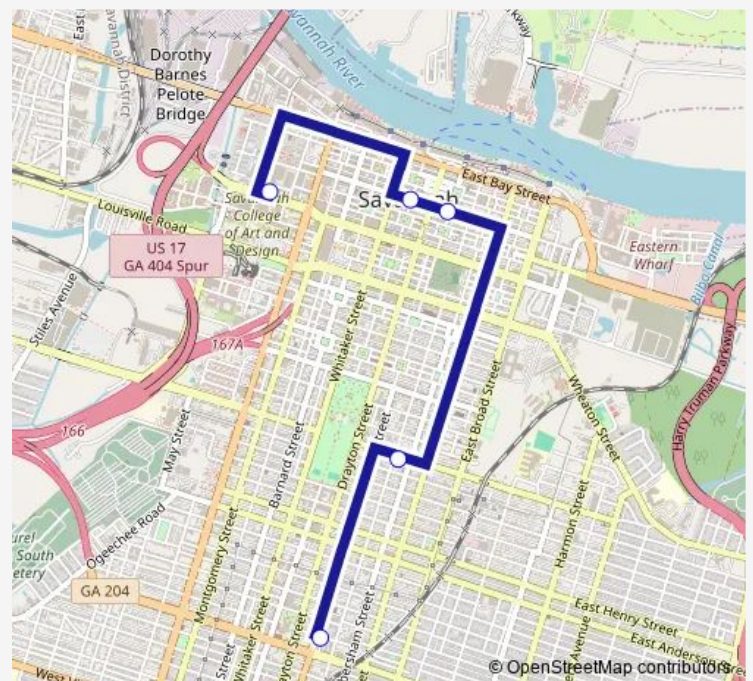

### Direction

JMR Transit Center — Sisters Court

5 stops

[Open route schedule](#)

JMR Transit Center

Broughton & Bull

Broughton & Abercorn Eb

Kroger on Gwinnett

### Route schedule

JMR Transit Center — Sisters Court

Monday 09:15-16:15

Tuesday 09:15-16:15

Wednesday 09:15-16:15

Thursday 09:15-16:15

Friday 09:15-16:15

Saturday —

### Route info

Direction: JMR Transit Center

Stops: 5

Trip Duration: 0 hour 15 min

**Direction**

Sisters Court — JMR Transit Center

6 stops

[Open route schedule](#)