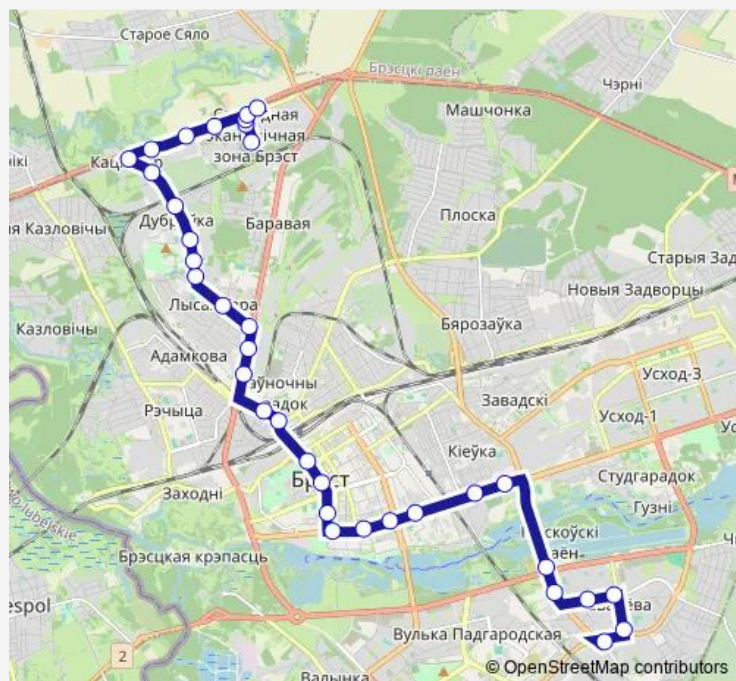

Thursday 06:28-19:24

Friday 06:28-19:24

Saturday 06:33-19:25

Sunday 06:33-19:25

Route info

Direction: Цветотрон

Stops: 35

Trip Duration: 1 hour 9 min

Tuesday 07:24-20:22

Wednesday 07:24-20:22

Thursday 07:24-20:22

Friday 07:24-20:22

Saturday 07:24-20:22

Sunday 07:24-20:22

Route info

Direction: Санта-Бремор