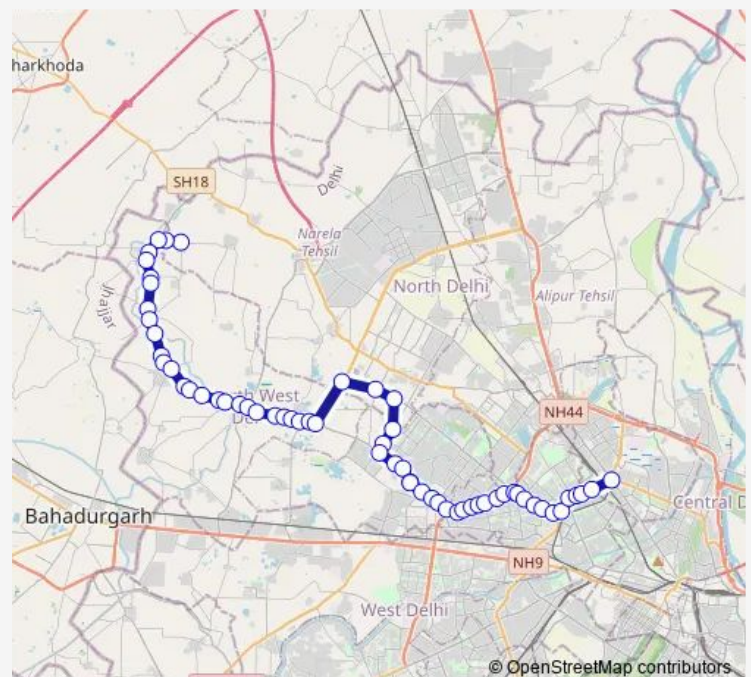

Rajeev Nagar

### Route schedule

Katewara Village — Azadpur Terminal

Monday 05:45-19:50

Tuesday 05:45-19:50

Wednesday 05:45-19:50

Thursday 05:45-19:50

Friday 05:45-19:50

Saturday 05:45-19:50

### Route info

Direction: Katewara Village

Stops: 50

Trip Duration: 2 hour 18 min

114bdown

BusMaps

Begum Pur (Kanjhawala Road)

Aggarsain Hospital (Rohini Sec 22)