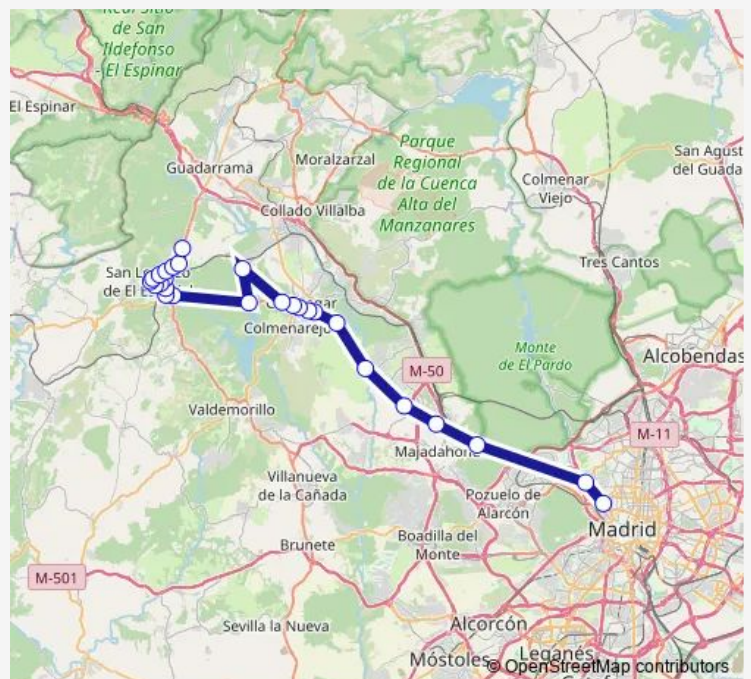

Madrid - Puerta de Hierro 5400

Madrid - Puerta de Hierro 4500

Madrid-Moret 1

Route schedule

Est.Autobuses S.L. El Escorial — Madrid-Moret 1

Monday 00:30-03:45

Tuesday 00:30-03:45

Wednesday 00:30-03:45

Thursday 00:30-03:45

Friday 00:30-03:45

Saturday 00:30-03:45

Sunday 00:30-03:45

Route info

Direction: Est.Autobuses S.L. El Escorial

Stops: 21

Trip Duration: 1 hour 20 min

■ ALSA - N604 — N604 Madrid(Moncloa)-S.L.Escorial Galapagar

Direction

Madrid-Moret 1 — Ctra.M600-Urb.La Pizarra

27 stops

[Open route schedule](#)

Madrid-Moret 1

Madrid - Puerta de Hierro 5600

Rozas De Madrid. Las-Coruña

Direction: Madrid-Moret 1

Stops: 27

Trip Duration: 1 hour 30 min

San Lorenzo Escorial-Guadarram

Ctra.M600-Urb.La Pizarra

Direction

Escorial. El-Juliana 23 — Trva.Dos De Mayo-Pilas

2 stops