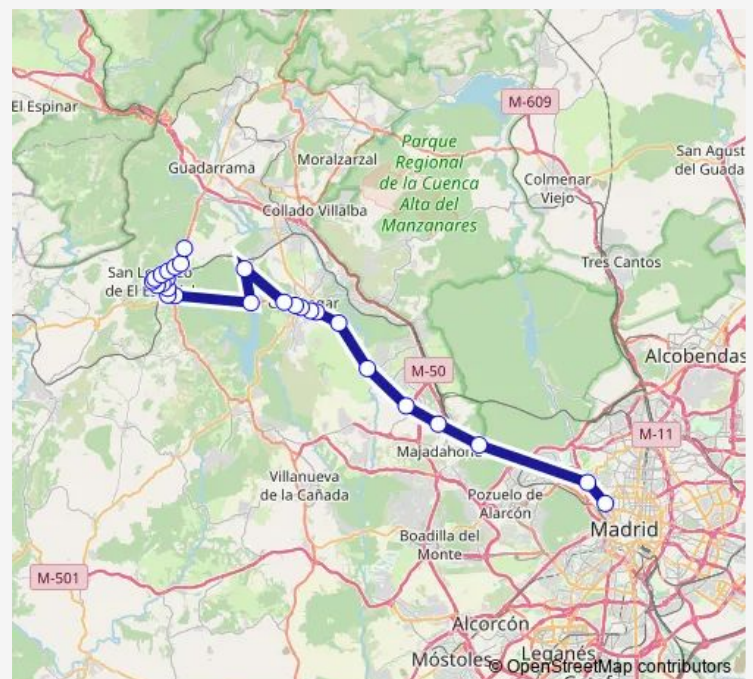

Madrid - Puerta de Hierro 5400

Madrid - Puerta de Hierro 4500

Madrid-Moret 1

Route schedule

Est.Autobuses S.L. El Escorial — Madrid-Moret 1

Monday 00:30-03:45

Tuesday 00:30-03:45

Wednesday 00:30-03:45

Thursday 00:30-03:45

Friday 00:30-03:45

Saturday 00:30-03:45

Sunday 00:30-03:45

Route info

Direction: Est.Autobuses S.L. El Escorial

Stops: 21

Trip Duration: 1 hour 20 min

Alsa - N604 — N604 Madrid(Moncloa)-S.L.Escorial Galapagar

Direction

Madrid-Moret 1 — Ctra.M600-Urb.La Pizarra

27 stops

[Open route schedule](#)

Madrid-Moret 1

Madrid - Puerta de Hierro 5600

Rozas De Madrid. Las-Coruña

Direction: Madrid-Moret 1

Stops: 27

Trip Duration: 1 hour 30 min

San Lorenzo Escorial-Guadarram

Ctra.M600-Urb.La Pizarra

Direction

Escorial. El-Juliana 23 — Trva.Dos De Mayo-Pilas

2 stops