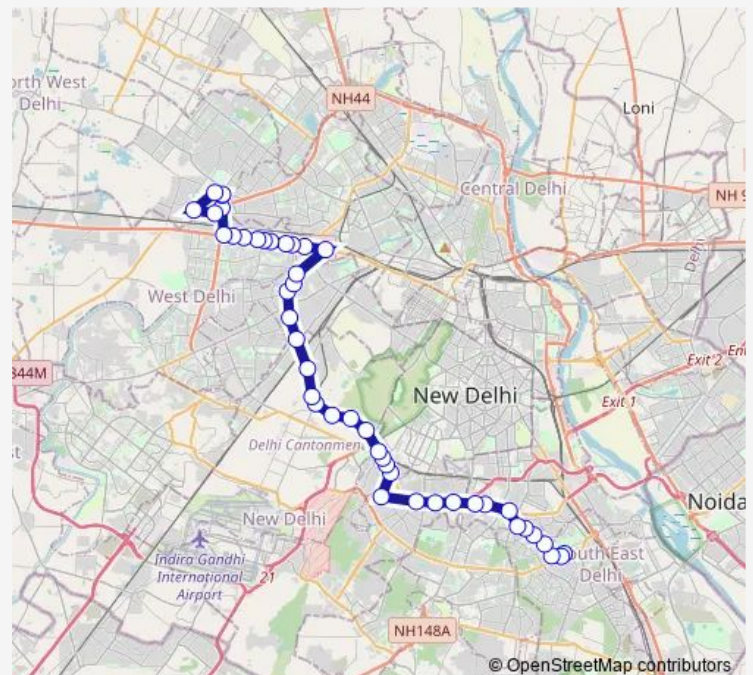

### Route schedule

Nehru Place Terminal — Q Block Mangol Puri Terminal

Monday 10:30-22:40

Tuesday 10:30-22:40

Wednesday 10:30-22:40

Thursday 10:30-22:40

Friday 10:30-22:40

Saturday 10:30-22:40

### Route info

Direction: Nehru Place Terminal

Stops: 45

Trip Duration: 2 hour 10 min

■ 568aup

BusMaps

Barar Square

COD Ring Road