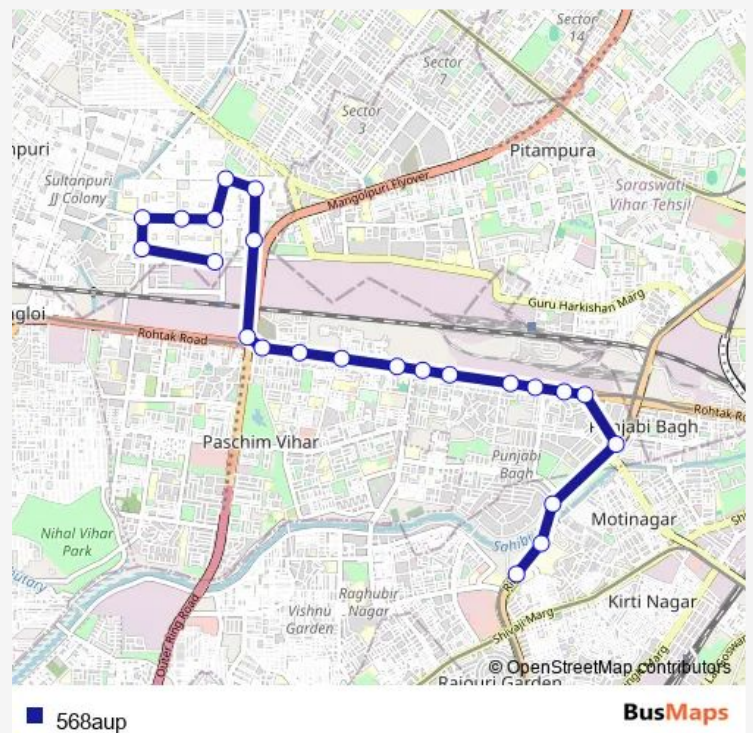

C Block Mangol Puri

Chhath Park Mangol Puri

Mangol Puri S Block

Route schedule

Rajdhani College Raja Garden — Q-Block Mangolpuri

Monday 05:07-20:31

Tuesday 05:07-20:31

Wednesday 05:07-20:31

Thursday 05:07-20:31

Friday 05:07-20:31

Saturday 05:07-20:31

Sunday 05:07-20:31

Route info

Direction: Rajdhani College Raja Garden

Stops: 23

Trip Duration: 0 hour 44 min

T Block Magol Puri

Q-Block Mangolpuri

568aup Bus time schedules and route maps are available in an offline PDF at busmaps.com. Use the busmaps.com website to see live bus times, train schedule or subway schedule, and step-by-step directions for all public transit in New Delhi