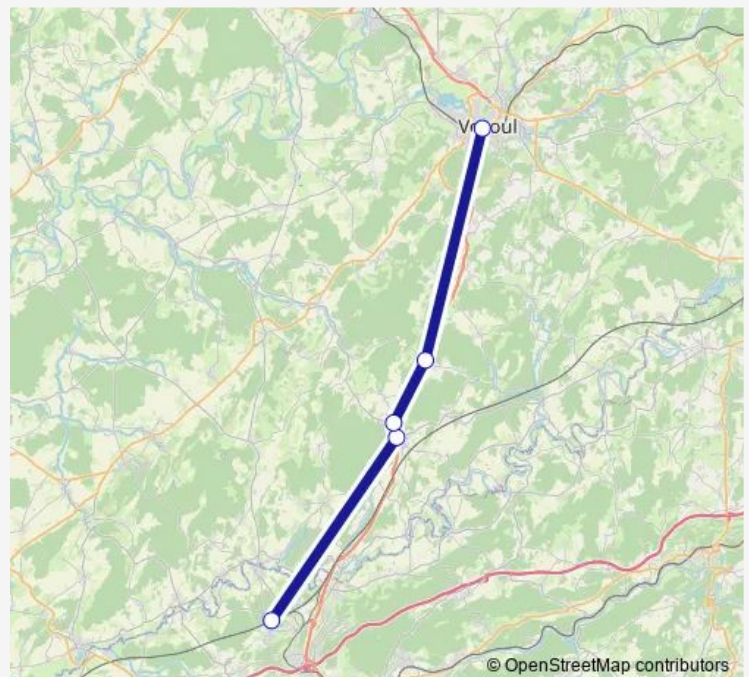

Bus LR208 Vesoul Besancon Tgv

[Go to website](#)**Direction**

Besancon Gare Tgv — Pole Multimod

5 stops

[Open route schedule](#)

Besancon Gare Tgv

Perception

Za Charriere

Aire de covoitu

Pole Multimod

Route schedule

Besancon Gare Tgv — Pole Multimod

| | |
|-----------|-------------|
| Monday | 09:20-21:20 |
| Tuesday | 09:20-21:20 |
| Wednesday | 09:20-21:20 |
| Thursday | 09:20-21:20 |
| Friday | 09:20-21:20 |
| Saturday | 09:20-21:20 |
| Sunday | 09:20-21:20 |

Route info

Direction: Besancon Gare Tgv

Stops: 5

Trip Duration: 0 hour 47 min

© OpenStreetMap contributors

■ LR208 — Vesoul Besancon Tgv

BusMaps

Direction

Route info

Direction: Pole Multimod

Stops: 5

Trip Duration: 0 hour 48 min

LR208 Bus time schedules and route maps are available in an offline PDF at busmaps.com. Use the busmaps.com website to see live bus times, train schedule or subway schedule, and step-by-step directions for all public transit in Rioz