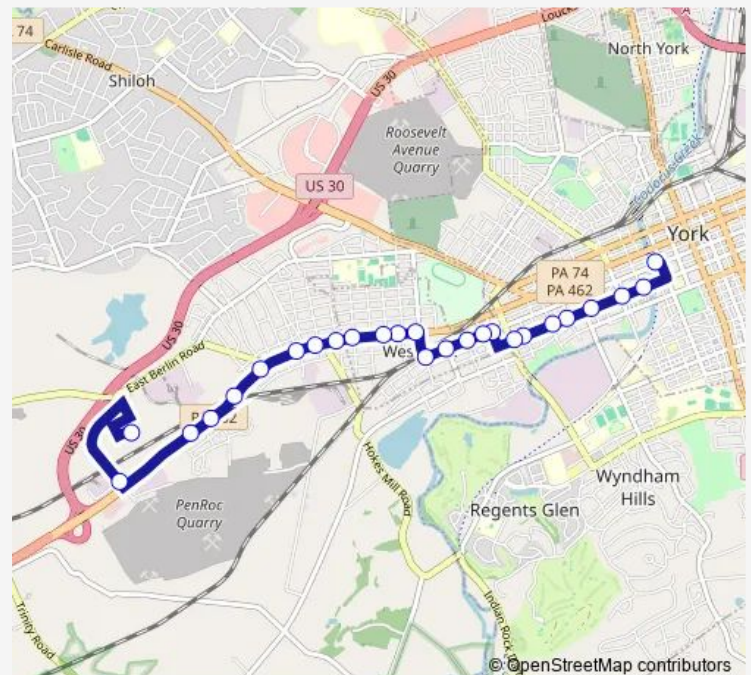

W King St at Richland Ave ib.

W. King St. at Royal St. ib.

W. King St. at S. Belvidere Ave. ib.

W. King St. at Cedar St. ib.

W. King St. at Hartley St. ib.

Route schedule

West York Industrial Park — York Transfer Center

Monday 05:30-17:30

Tuesday 05:30-17:30

Wednesday 05:30-17:30

Thursday 05:30-17:30

Friday 05:30-17:30

Saturday 06:45

Sunday 08:45

Route info

Direction: West York Industrial Park

Stops: 23

Trip Duration: 0 hour 30 min

5W — West York / West York Ind Park

W. King St. at Penn St. ib.

York Transfer Center

Direction

W. Market St. at Clinton St. ib. — York Transfer Center

Friday 04:52

Saturday —

Sunday —

Route info

Direction: W. Market St. at Clinton St. ib.

Stops: 15

Trip Duration: 0 hour 15 min

Direction